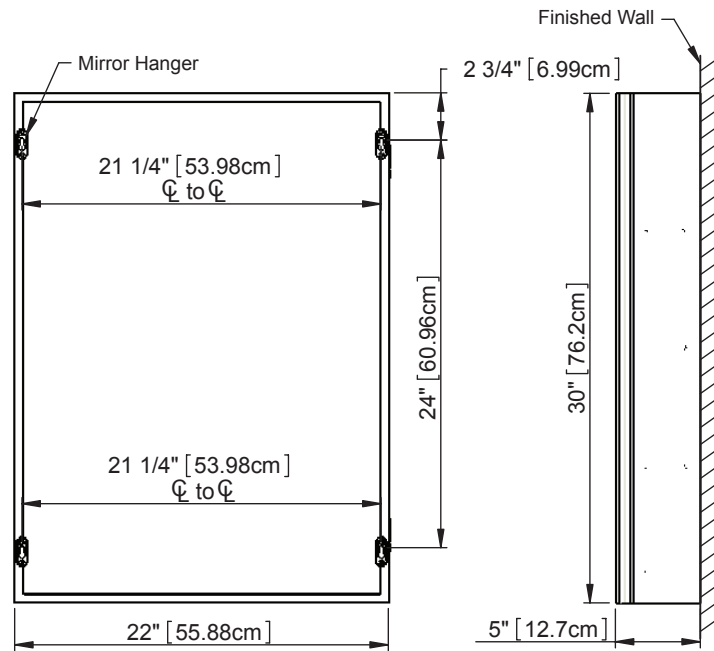

PRODUCT DESCRIPTION

PRODUCT MEASUREMENTS

- Width: 22 inches (55.88 cm)
- Depth: 5 inches (12.7 cm)
- Height: 30 inches (76.2 cm)

ROUGHING-IN DIMENSIONS

TOP VIEW

FRONT VIEW

BACK VIEW

SIDE VIEW