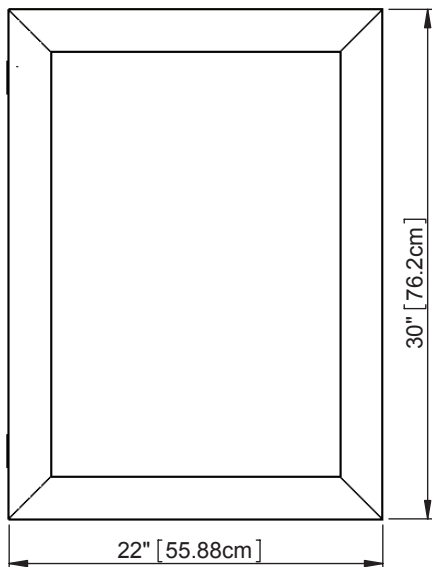

PRODUCT DESCRIPTION

PRODUCT MEASUREMENTS

- Width: 22 inches (55.88 cm)
- Depth: 5 inches (12.7 cm)
- Height: 30 inches (76.2 cm)

ROUGHING-IN DIMENSIONS

TOP VIEW

FRONT VIEW

BACK VIEW

SIDE VIEW