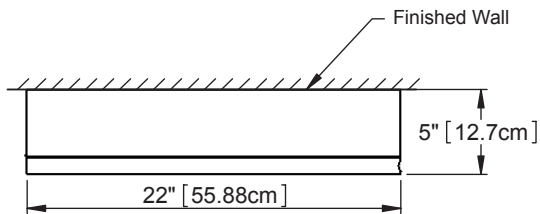

PRODUCT DESCRIPTION

PRODUCT MEASUREMENTS

- Width: 22 inches (55.88 cm)
- Depth: 5 inches (12.7 cm)
- Height: 30 inches (76.2 cm)

ROUGHING-IN DIMENSIONS

TOP VIEW

FRONT VIEW

BACK VIEW

SIDE VIEW