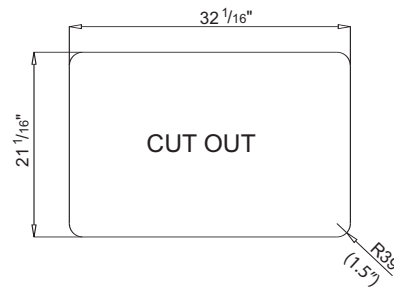

USA D

Composite 2.0 Bowl
Self Rimming or Undermount

The USA range of composite sinks has been developed to satisfy the trends for large bowls that can be used to wash non-dishwasher items.

This is the 2.0 bowl deep variant, with two spacious, deep bowls and wide faucet deck, ideal for kitchens where space is at a premium.

USA D

Composite 2.0 Bowl
Self Rimming or Undermount

AS-US2D

Features

- Part-drilled 1^{3/8}" faucet hole(s)
- Heat Resistant to 536°F
- Main Bowl depth 10" and Second Bowl depth 8"
- Extreme Impact Stain, Cut and Chip Resistant
- Self Rimming and Undermountable