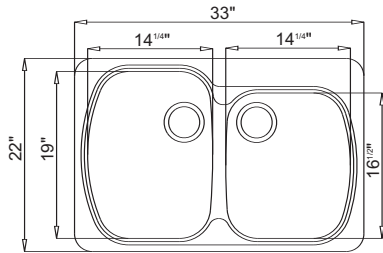

USA D

Composite 2.0 Bowl
Self Rimming or Undermount

The USA range of composite sinks has been developed to satisfy the trends for large bowls that can be used to wash non-dishwasher items.

This is the 2.0 bowl deep variant, with two spacious, deep bowls and wide faucet deck, ideal for kitchens where space is at a premium.

USA D

Composite 2.0 Bowl
Self Rimming or Undermount

AS-US2D

Features

- Part-drilled 1^{3/8}" faucet hole(s)
- Heat Resistant to 536°F
- Main Bowl depth 10" and Second Bowl depth 8"
- Extreme Impact Stain, Cut and Chip Resistant
- Self Rimming and Undermountable