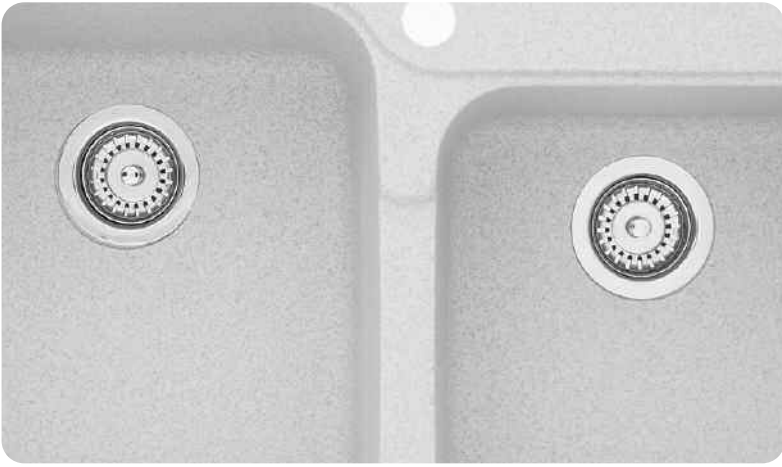

USA

Composite 2.0 Bowl Self Rimming or Undermount

The USA range of composite sinks has been developed to satisfy the trends for large bowls that can be used to wash non-dishwasher items.

This is the 2.0 bowl variant, with two spacious bowls and wide faucet deck, ideal for the washing of large cookware items.

USA

Composite 2.0 Bowl
Self Rimming or Undermount

AS-US20

- Features**
- Part-drilled 1 3/8" faucet hole(s)
 - Heat Resistant to 536°F
 - Main Bowl depth 8" and Second Bowl depth 7"
 - Extreme Impact Stain, Cut and Chip Resistant
 - Self Rimming and Undermountable