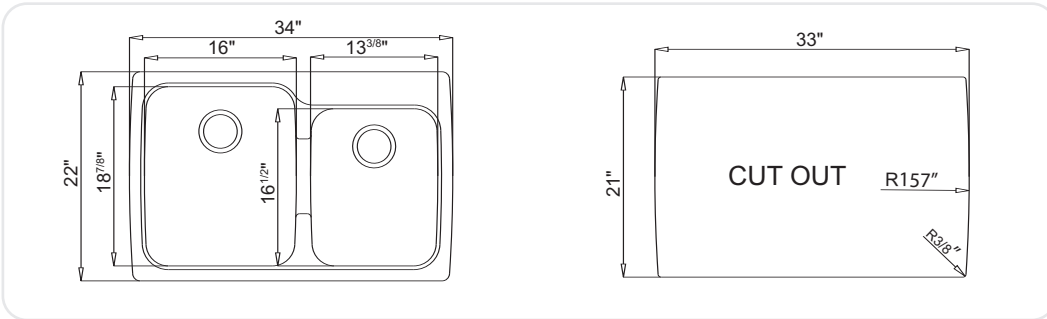

USA

Composite 2.0 Bowl Self Rimming or Undermount

The USA range of composite sinks has been developed to satisfy the trends for large bowls that can be used to wash non-dishwasher items.

This is the 2.0 bowl variant, with two spacious bowls and wide faucet deck, ideal for the washing of large cookware items.

USA

Composite 2.0 Bowl
Self Rimming or Undermount

AS-US20

- Features**
- Part-drilled 1 3/8" faucet hole(s)
 - Heat Resistant to 536°F
 - Main Bowl depth 8" and Second Bowl depth 7"
 - Extreme Impact Stain, Cut and Chip Resistant
 - Self Rimming and Undermountable

- GRANITE ROK®**
- Alpine White - AS-US20RNUSSK
 - Sahara Stone - AS-US20RHUSSK
- ROK® METALLIC**
- Metallic Black - AS-US20RZUSSK

We reserve the right to amend specifications, weights, measures and colour availability without prior notice. *For color matched options, please see the Options & Accessories section. All measurements are in millimetres unless otherwise stated.