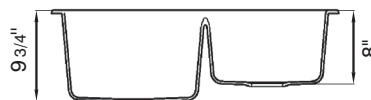

The offset model features a large deep left bowl which can easily accommodate larger non-dishwasher items.

ARION

Composite 2.0 Bowl Offset
Inset or Undermount

AS-AN20

Features

- Stylish angular bowls
- Inset or undermount installation
- Bowl depths 10" & 8"
- 1 pre-drilled faucet hole, 3 underscored
- Rear set waste for maximum bowl capacity
- Extreme impact stain, cut and chip resistance
- Heat resistant to 536°F