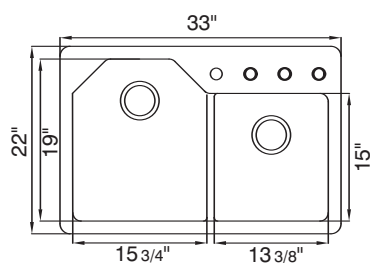

The offset model features a large deep left bowl which can easily accommodate larger non-dishwasher items.

ARION

Composite 2.0 Bowl Offset
Inset or Undermount

AS-AN20

Features

- Stylish angular bowls
- Inset or undermount installation
- Bowl depths 10" & 8"
- 1 pre-drilled faucet hole, 3 underscored
- Rear set waste for maximum bowl capacity
- Extreme impact stain, cut and chip resistance
- Heat resistant to 536°F