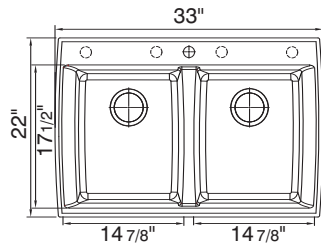

GALAXY

Composite 2.0 Bowl Offset

Inset or Undermount

AS-GX20

Features

- Stylish angular bowls
- Inset or undermount installation
- Bowl depths 8"
- 1 pre-drilled faucet hole, 4 underscored
- Rear set waste for maximum bowl capacity
- Extreme impact stain, cut and chip resistance
- Heat resistant to 536°F