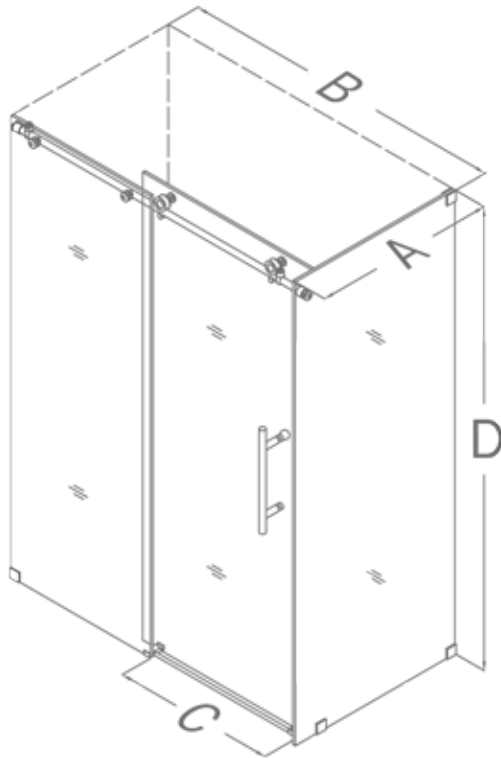

ENIGMA-X™ SHOWER ENCLOSURE

DREAMLINE™
dream in style

SHOWER ENCLOSURE ENIGMA-X™

CHIC URBAN STYLING MEETS UNPARALLELED QUALITY

The ENIGMA-X shower enclosure stuns with an elegant frameless design that rivals custom glass for an amazing value. The sophisticated stainless steel hardware is a perfect mix of exceptional quality and cool urban style. Premium 3/8" thick tempered glass is treated with DreamLine exclusive ClearGlass™ protective coating for superior protection and easy maintenance. The ENIGMA-X commands attention with extreme style and ultimate quality.

A	B	C WALK IN	D
32-1/2"	48-3/8"	20"	76"
34-1/2"	48-3/8"	20"	76"
34-1/2"	60-3/8"	26"	76"

STAINLESS STEEL WHEEL ASSEMBLY

PREMIUM 3/8" THICK TEMPERED GLASS

- Advanced fully frameless glass design
- Premium 3/8" (10mm) thick tempered clear glass
- Stainless steel hardware available in polished or brushed finish
- Effortless single sliding door operation
- Anti-splash lip prevents water spillage
- Requires a minimum shower threshold depth of 2-3/4"
- DreamLine exclusive ClearGlass protective anti-limescale coating
- Reversible for right / left corner installation
- Shower enclosure width can be adjusted during installation up to 4"
- No adjustability for out-of-plumb walls
- Optional SlimLine™ shower base available
- **Professional installation required**