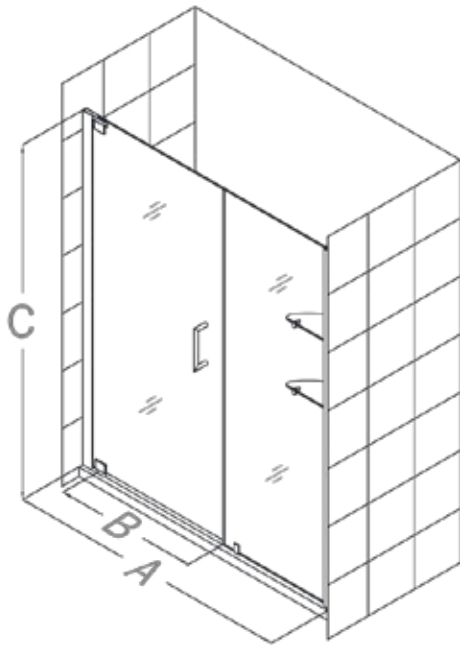

ELEGANCE™ SHOWER DOOR

DREAMLINE™
dream in style

The **ELEGANCE** pivot shower door combines a modern frameless glass design with premium 3/8" thick tempered glass for a high end look at an excellent value. The collection is extremely versatile, with options to fit a wide range of width openings from 25-1/4" up to 61-3/4". Smart wall profiles provide an easy and adjustable installation for a perfect fit.

SHOWN WITH OPTIONAL SLIMLINE BASE

- Frameless glass pivot shower door design
- 3/8" (10mm) thick tempered clear glass
- Chrome or brushed nickel hardware finish
- Solid brass self-closing pivot mechanism and anodized aluminum wall profiles
- Sizes available to fit finished openings from 25-1/4" up to 61-3/4"
- Stationary panels in 12" or 24" required for finished wall openings larger than 37" W
- Reversible for right or left door opening
- Out-of-plumb and width adjustment up to 1" on each side
- Optional SlimLine™ shower base available

CHOOSE A SINGLE DOOR OR A DOOR WITH A STATIONARY PANEL TO CREATE MODELS THAT FIT FINISHED WALL OPENINGS FROM 25 1/4" UP TO 61 3/4" W.

A			B WALK IN	C
SINGLE DOOR CONFIGURATION	DOOR W/ 12" PANEL CONFIGURATION	DOOR W/ 24" PANEL CONFIGURATION		
25 1/4" - 27 1/4"	37 1/4" - 39 1/4"	49 1/4" - 51 1/4"	20 3/4"	72"
27" - 29"	39" - 41"	51" - 53"	22-1/2"	
28 3/4" - 30 3/4"	40 3/4" - 42 3/4"	52 3/4" - 54 3/4"	24-1/4"	
30 1/2" - 32 1/2"	42 1/2" - 44 1/2"	54 1/2" - 56 1/2"	26"	
32 1/4" - 34 1/4"	44 1/4" - 46 1/4"	56 1/4" - 58 1/4"	27-3/4"	
34" - 36"	46" - 48"	58"-60"	29-1/2"	
35 3/4" - 37 3/4"	47 3/4" - 49 3/4"	59 3/4" - 61 3/4"	31-1/4"	