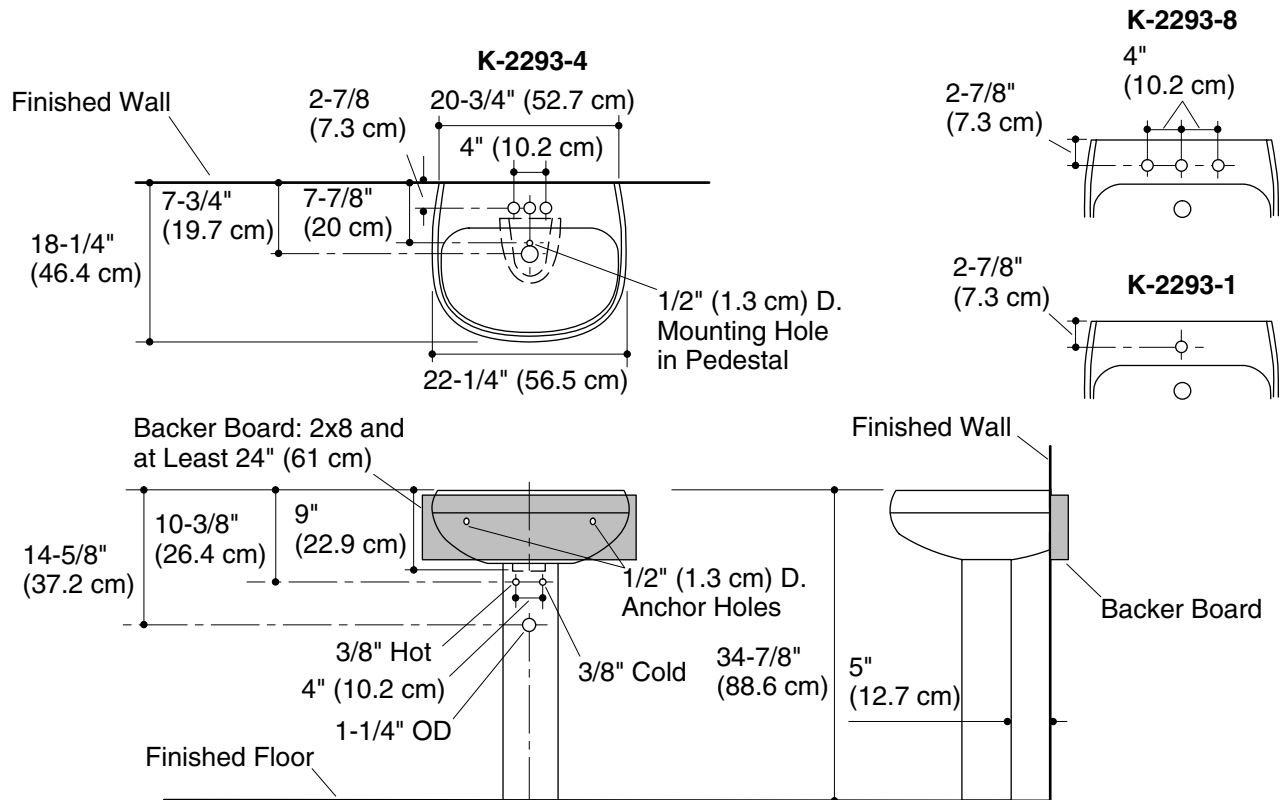

WELLWORTH®

Technical Information

Fixture*:	basin area	water depth	drain hole
Lavatory	20" (50.8 cm) x 12" (30.5 cm)	5" (12.7 cm)	1-3/4" (4.4 cm) D.

* Approximate measurements for comparison only.

Holes	K-2293-8	K-2293-4	K-2293-1
Spout	1-3/8" (3.5 cm) D.	1-1/4" (3.2 cm) D.	1-3/8" (3.5 cm) D.
Faucet	1-3/8" (3.5 cm) D.	1-1/4" (3.2 cm) D.	

Included components:	
Lavatory basin, 8" (20.3 cm) centers	K-2296-8
Lavatory basin, 4" (10.2 cm) centers	K-2296-4
Lavatory basin, single-hole	K-2296-1
Pedestal	K-2019
Accessory pack	1047155
Rubber pads	63069

Optional component:	
Hollow wall pedestal lavatory mounting kit	1041816

Installation Notes

Install this product according to the installation guide.

Product Diagram