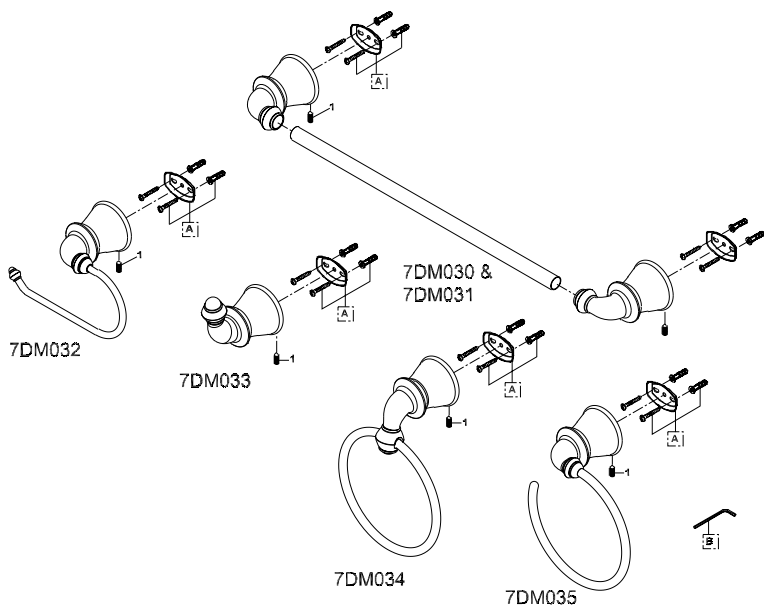

## Parts Breakdown

	ITEM#	DESCRIPTION
A	X-5600001	Mounting Kit
B	X-4900024	Allen Wrench
1	X-4600002	Mounting Screw

ENGINEERING EXCELLENCE

3325 S. Garfield Ave. | Commerce, CA 90040  
Telephone: (800) 338-9468 | (323) 888-8873 | Fax: (323) 888-9515  
Hours: M - F, 7:30am to 5:00pm PST  
[www.pioneerind.com](http://www.pioneerind.com)