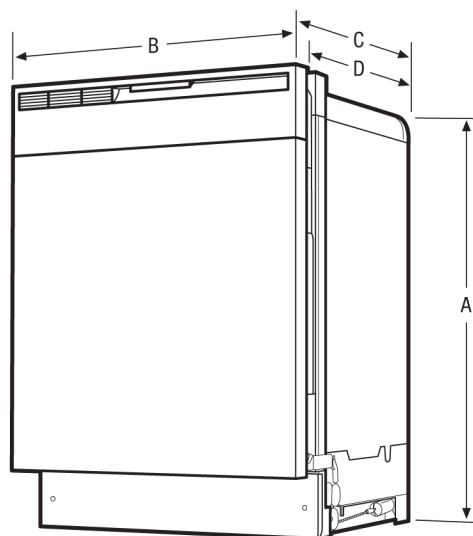

Features	
Control Design	Ready-Select™
Digital Display	
Door Latch	Yes
Stay-Put Door Hinge Design	
Low Rinse-Aid Indicator Light	Yes
Interior Design	Tall Tub
Interior Color	White
Wash System	Direct
Wash Levels/Wash Speeds	5/1
Sound Package	UltraQuiet™ 3
Filter	Plastic
Filter Trap	Removable
Soft Food Disposer	Yes
dB Level	55
Drying System	Active Vent
Cycles	
Number of Cycles	5
Heavy	Yes
Normal	Yes
Light	Yes
Delicate	
Favorite	
China Crystal	
Rinse Only	Yes
Energy Saver	Yes
Upper Rack Wash Only	
Cycle Indicator Light	
Control Lock	Yes
Options	
Heat/No Heat Dry	Yes
Hi-Temp Wash	Yes
NSF® Certified Sanitize Rinse	Yes
Delay Start	2-4-6 Hour
Rack System	
Rack Design/Rack Coating	Deluxe/PVC
Upper Rack -	
Stemware/Champagne Glass Holders	
Fold-Down Tines	
Cup Shelves	2
Lower Rack -	
SpaceWise™ Silverware Basket	Ultra 1
Fold-Down Tines	
Small Items Cover	
Certifications	
ENERGY STAR®	Yes
NSF® International Certification	Yes
Specifications	
Water Inlet Location	Left Bottom Front
Water Usage (Gallons)	6.0
Water Pressure (PSI)	20 - 120
Integral Air Gap on Supply	Yes
Leveling Legs	4
Power Supply Connection Location	Right Bottom Front
Voltage Rating	120V / 60 Hz / 15A
Connected Load (kW Rating) @ 120 Volts¹	1.44
Amps @ 120 Volts	10
Shipping Weight (Approx.)	64 Lbs.

¹For use on adequately wired 120V, dedicated circuit having 2-wire service with a separate ground wire. Appliance must be grounded for safe operation.

Product Dimensions	
A - Height (Adjustable)	33-1/2" - 35"
B - Width	24"
C - Depth (Including Door)	25"
D - Depth (To Tub Flange)	22-1/2"
Depth with Door Open 90°	49-1/4"

Cutout Dimensions	
Height (Min.)	34-1/4"
Height (Max.)	35-1/4"
Width (Min.)	24"
Depth (Min.)	24"

Accessories information available on the web at frigidaire.com