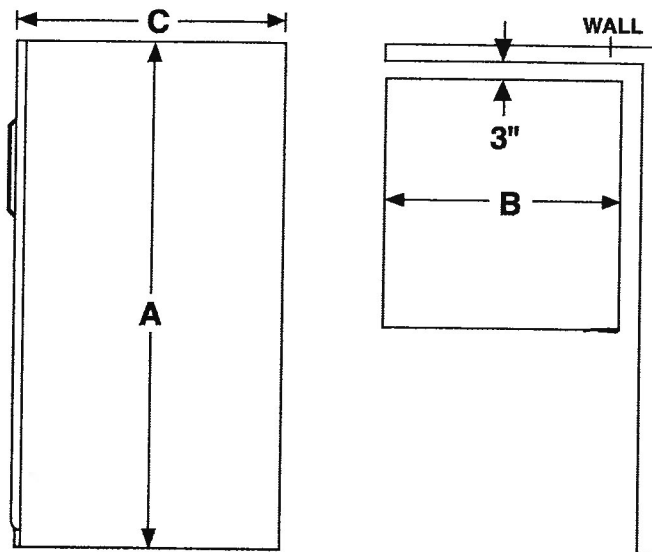

Installation

Allow sufficient clearance on hinge side of freezer when installing next to a wall where handle may make contact.

Model Size	Cabinet Dimensions		
	A-Height	B-Width	C-Depth
16.6 cu. ft.	66.25	32	31.5