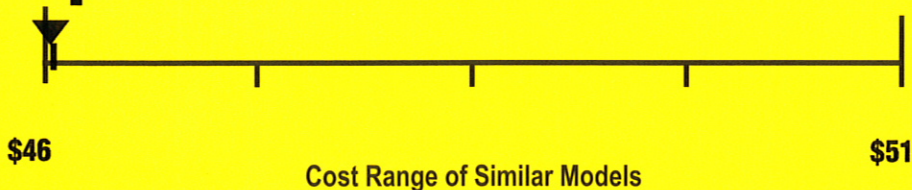

ENERGYGUIDE

Freezer
Chest Type
With Manual Defrost

Frigidaire
FGCH20M7LW

Capacity: 19.9 Cubic Feet

297090402_ES

Estimated Yearly Operating Cost

\$46

434 kWh
Estimated Yearly Electricity Use

Your cost will depend on your utility rates and use.

- Cost range based only on models of similar capacity with Chest Type , and Manual Defrost , and
- Estimated operating cost based on a 2007 national average electricity cost of 10.65 cents per kWh.
- For more information, visit www.ftc.gov/appliances.