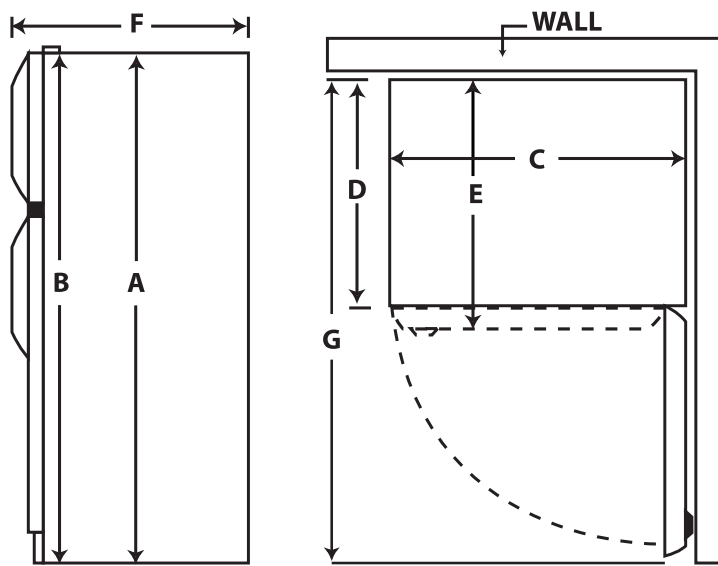

TRT15L2JW
012505676352

Installation

Allow sufficient clearance on hinge side of refrigerator when installing next to a wall where handle may make contact.

Model Size	Cabinet Dimensions			B-Total Height (With Hinge Cover)	E-Depth (Including Door)	F-Total Depth (With Handles)	G-Total Depth 90° Open
	A-Height	C-Width	D-Depth				
14.8 cu. ft.	59 ³ / ₈ "	28"	28 ³ / ₈ "	60 ¹ / ₈ "	31 ¹ / ₈ "	33 ¹ / ₈ "	57 ³ / ₄ "