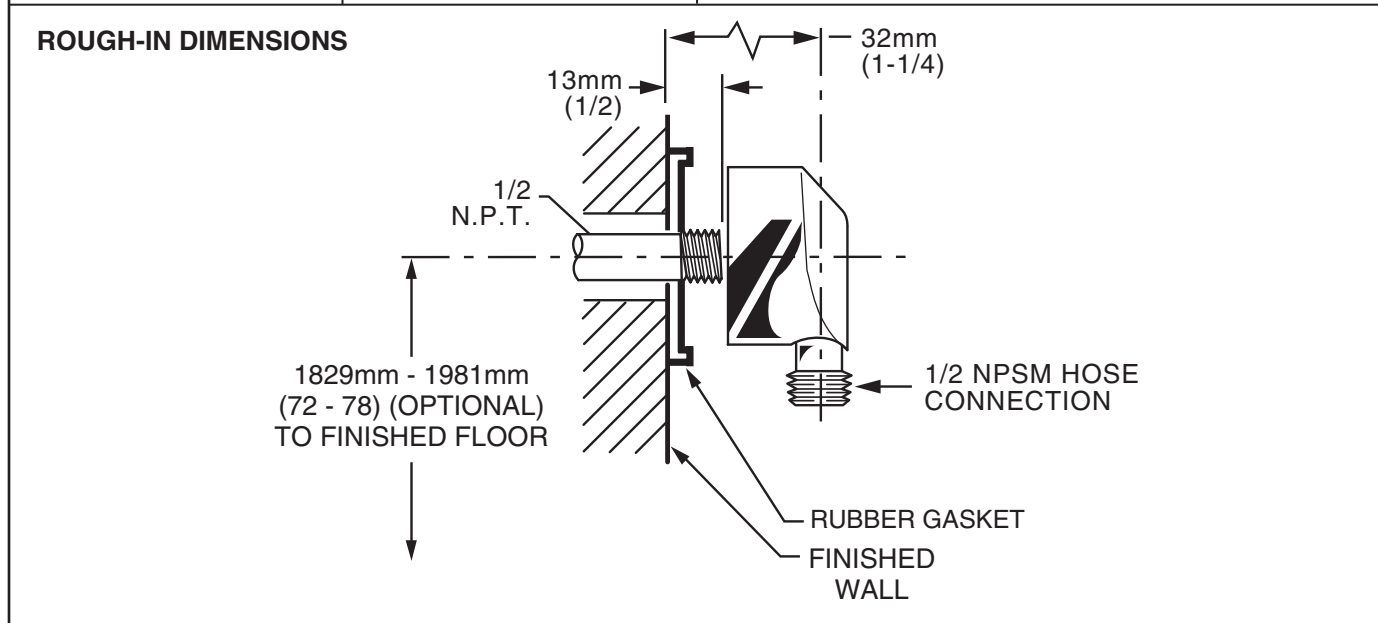

PART #	DESCRIPTION	AVAILABLE FINISHES
8888.037	WALL SUPPLY • 1/2" NPT female thread • 1/2" NPSM male hose thread	.002 Polished Chrome .068 Blackened Bronze (PVD) .099 Polished Brass (PVD) .295 Satin Nickel (PVD)