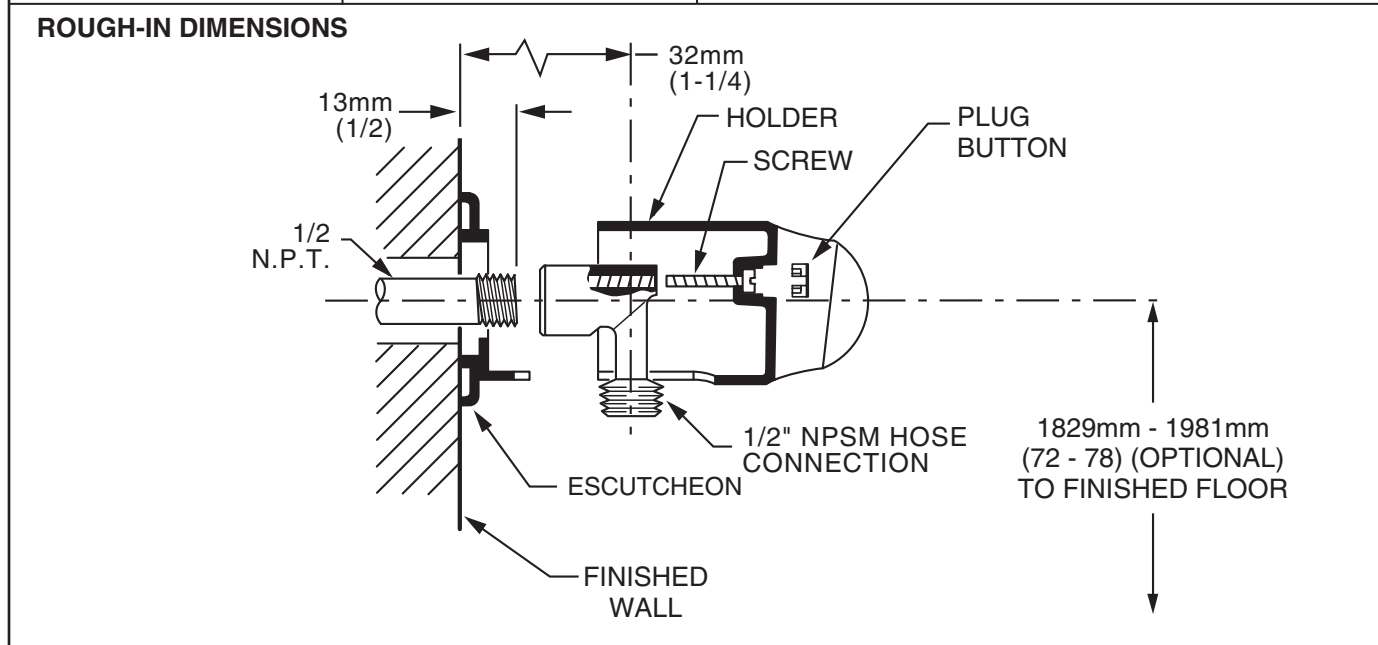

8888.038	WALL SUPPLY BRACKET • 1/2" NPT female threads • Integral bracket holds the handshower at a convenient angle.	.002 Polished Chrome .068 Blackened Bronze (PVD) .099 Polished Brass (PVD) .295 Satin Nickel (PVD)