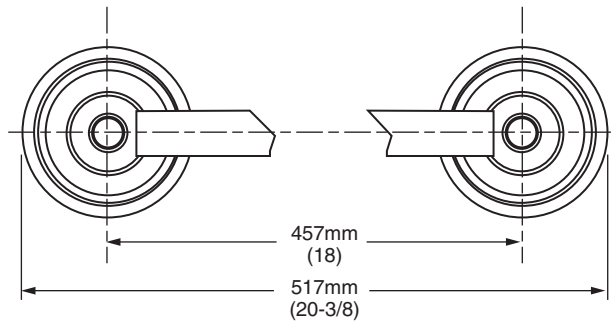

8040.180 Shown

MODEL NUMBER:

- ☐ 8040.180 18" Towel Bar
- ☐ 8040.240 24" Towel Bar

Available Finishes

.228	Polished Chrome w/extra PVD Polished Brass accents
.234	PVD Satin Nickel w/extra Polished Chrome accents
.246	PVD Satin Nickel w/extra PVD Polished Brass accents
.099	PVD Polished Brass

SUGGESTED SPECIFICATION:

18" and 24" Towel Bar shall feature solid brass construction with tarnish - free PVD finish on all Polished Brass and Satin Nickel components. Shall feature concealed mounting with no exposed set screws. Towel Bar shall be American Standard Model # 8040.____.____.