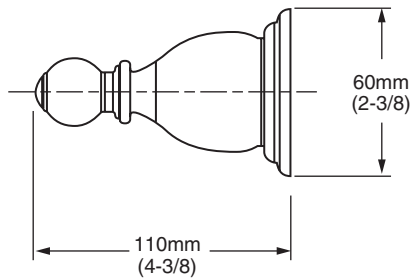

8040.180 Shown

MODEL NUMBER:

- ☐ 8040.180 18" Towel Bar
- ☐ 8040.240 24" Towel Bar

Available Finishes

.228	Polished Chrome w/extra PVD Polished Brass accents
.234	PVD Satin Nickel w/extra Polished Chrome accents
.246	PVD Satin Nickel w/extra PVD Polished Brass accents
.099	PVD Polished Brass

SUGGESTED SPECIFICATION:

18" and 24" Towel Bar shall feature solid brass construction with tarnish - free PVD finish on all Polished Brass and Satin Nickel components. Shall feature concealed mounting with no exposed set screws. Towel Bar shall be American Standard Model # 8040.____.____.