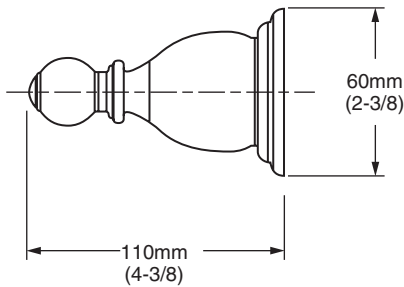

8040.180 Shown

MODEL NUMBER:

- ☐ 8040.180 18" Towel Bar
- ☐ 8040.240 24" Towel Bar

Available Finishes

.228	Polished Chrome w/extra PVD Polished Brass accents
.234	PVD Satin Nickel w/extra Polished Chrome accents
.246	PVD Satin Nickel w/extra PVD Polished Brass accents
.099	PVD Polished Brass

SUGGESTED SPECIFICATION:

18" and 24" Towel Bar shall feature solid brass construction with tarnish - free PVD finish on all Polished Brass and Satin Nickel components. Shall feature concealed mounting with no exposed set screws. Towel Bar shall be American Standard Model # 8040.____.____.