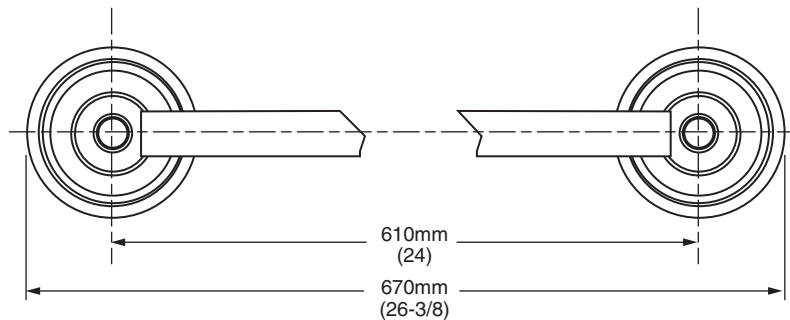

8040.180 Shown

MODEL NUMBER:

- ☐ 8040.180 18" Towel Bar
- ☐ 8040.240 24" Towel Bar

Available Finishes

.228	Polished Chrome w/extra PVD Polished Brass accents
.234	PVD Satin Nickel w/extra Polished Chrome accents
.246	PVD Satin Nickel w/extra PVD Polished Brass accents
.099	PVD Polished Brass

PRODUCT FEATURES:

Materials of Construction: Solid brass construction for durability & long life.

Concealed Mounting: No exposed set screws.

Easy to Install

Choice of Finishes: Chrome, PVD Brass and PVD Satin Nickel. PVD finish on all Polished Brass and Satin Nickel components will never tarnish.

SUGGESTED SPECIFICATION:

18" and 24" Towel Bar shall feature solid brass construction with tarnish - free PVD finish on all Polished Brass and Satin Nickel components. Shall feature concealed mounting with no exposed set screws. Towel Bar shall be American Standard Model # 8040.____.____.