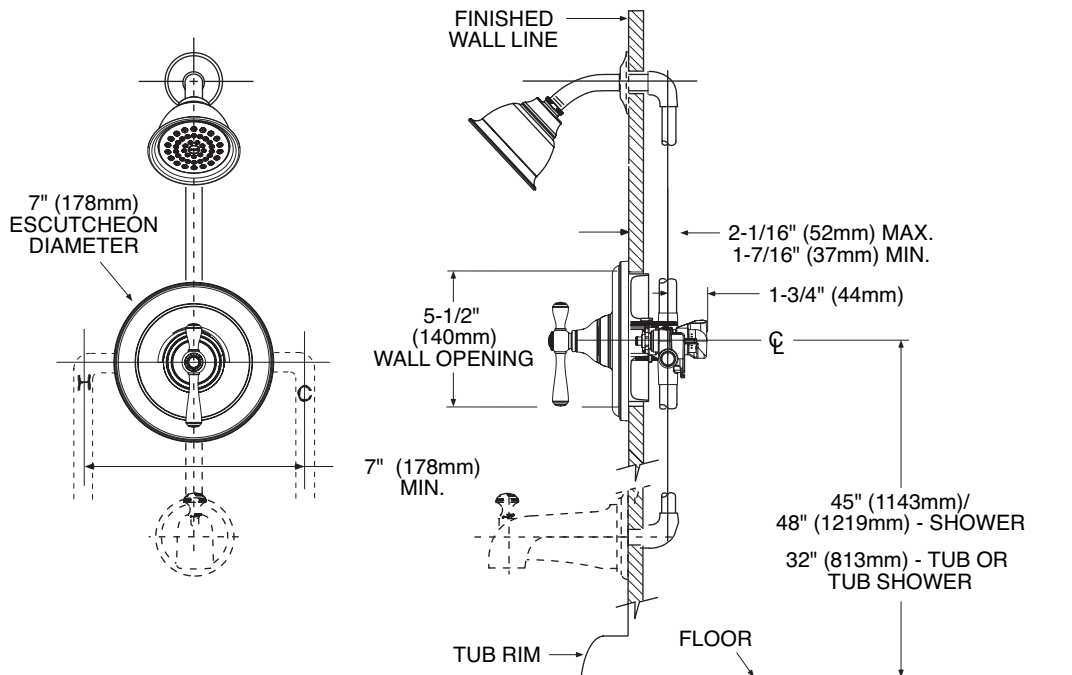

KINGSLEY™ MOENTROL® Single-Handle Shower Trim Only

Models: T3112, T3112CP, T3112P,
T3112BN, T3112WR, T3112AN, T3112ORB