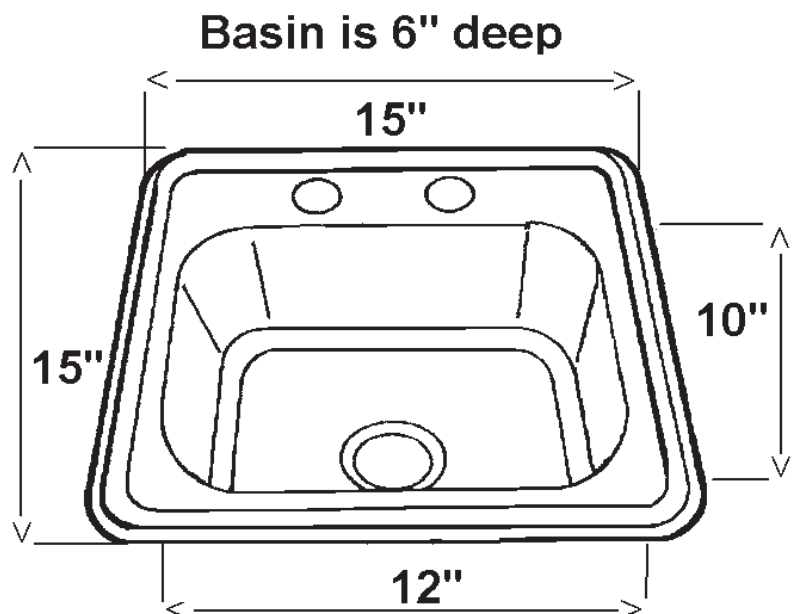

Dimensions of fixture are nominal and may vary within the range of tolerances established by ANSI Standard A112.19.3. Dimensions and specifications subject to change without notice.