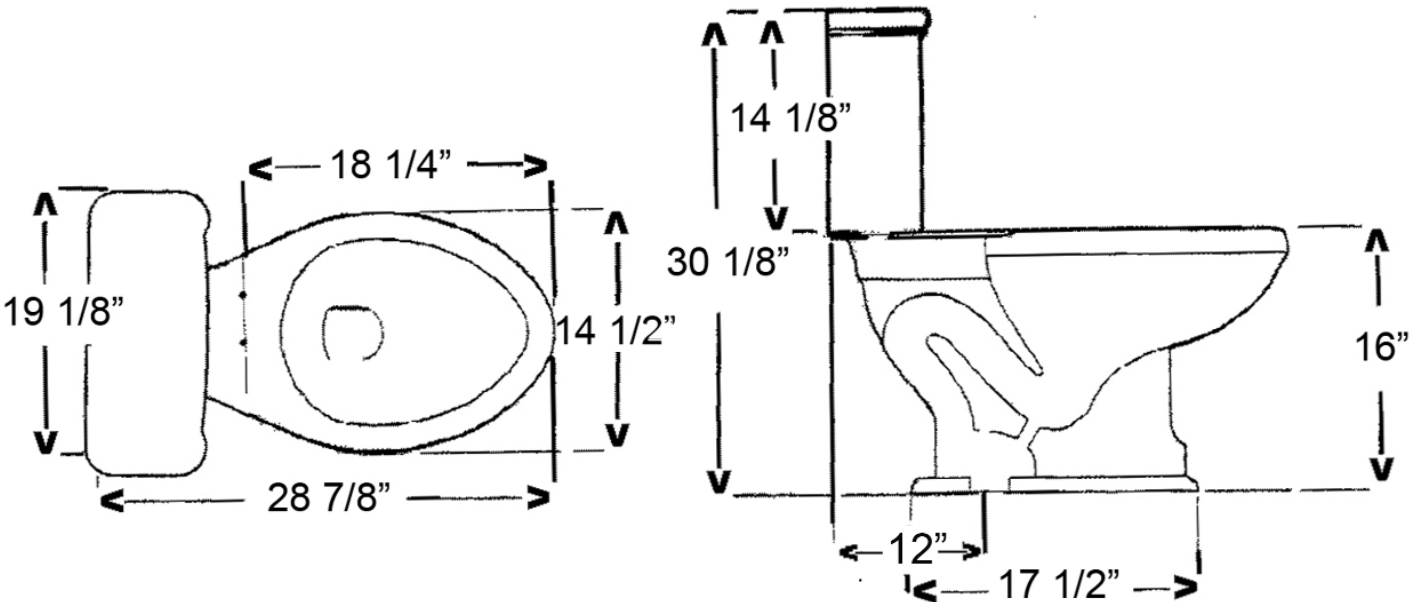

CONSTITUTION ELONGATED FRONT TOILET

Cat. No.
2-415

Seat NOT included

W: 19 1/8"
D: 28 7/8"
H: 30 1/8"

Bowl Height: 16"
Footprint: 10" x 17 1/2"

Features:

- ▶ Made of Vitreous China
- ▶ 3" Wash Down Flush
- ▶ 1.6 GPF
- ▶ 2" Glazed Trapway
- ▶ 12" Rough
- ▶ MaP Test Rating of 1000
- ▶ White Plastic Flush Handle Included
- ▶ Decorative Flush Handle Available in 4 Finishes (5595)
- ▶ Soft Close Seat Available in 3 Colors (SCSEL)

Colors:

WH White
BQ Bisque
BL Black

Handle Finishes:

BP Polished Brass
CP Polished Chrome
SN Brushed Nickel
PN Polished Nickel

Compliance Certification
Meets or exceeds the following specifications: ASME A112.19.2 2008 and CSA B45.1-08 for ceramic plumbing fixtures.

Dimensions of fixture are nominal and may vary within the range of tolerances established by ASME Standard A112.19.2-2008. Dimensions and specifications subject to change without notice.