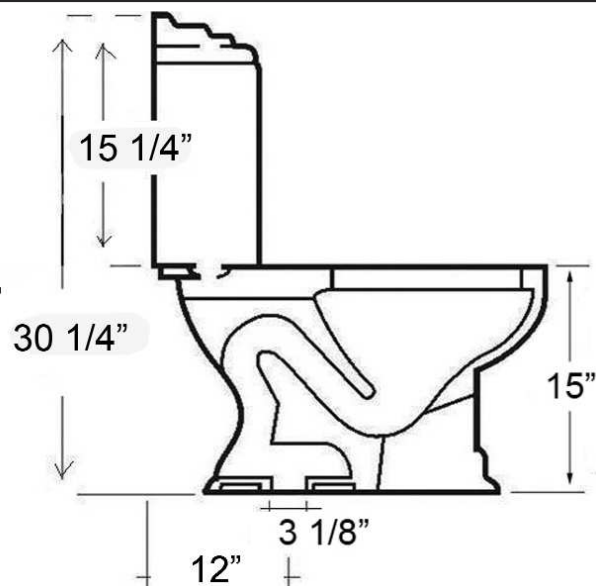

STANFORD ROUND FRONT TOILET

Cat. No.
2-409

Seat NOT Included

W: 19 1/8"
D: 26 1/2"
H: 30 1/4"

Bowl Height: 15"
Footprint: 10" x 17 1/2"

Features:

- ▶ Made of Vitreous China
- ▶ Syphon Jet Flush
- ▶ 1.6 GPF
- ▶ Glazed Trapway
- ▶ 12" Rough
- ▶ White Plastic Flush Handle Included
- ▶ Decorative Flush Handle Available in 4 Finishes (5595)
- ▶ Soft Close Seat Available in 3 Colors (SCSRF)

Dimensions of fixture are nominal and may vary within the range of tolerances established by ASME Standard A112.19.2-2008. Dimensions and specifications subject to change without notice.