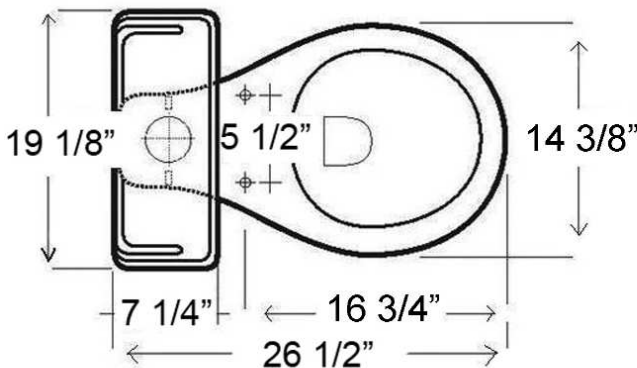

STANFORD ROUND FRONT TOILET

Cat. No.
2-409

Seat NOT Included

W: 19 1/8"
D: 26 1/2"
H: 30 1/4"

Bowl Height: 15"
Footprint: 10" x 17 1/2"

Features:

- ▶ Made of Vitreous China
- ▶ Syphon Jet Flush
- ▶ 1.6 GPF
- ▶ Glazed Trapway
- ▶ 12" Rough
- ▶ White Plastic Flush Handle Included
- ▶ Decorative Flush Handle Available in 4 Finishes (5595)
- ▶ Soft Close Seat Available in 3 Colors (SCSRF)

Dimensions of fixture are nominal and may vary within the range of tolerances established by ASME Standard A112.19.2-2008. Dimensions and specifications subject to change without notice.