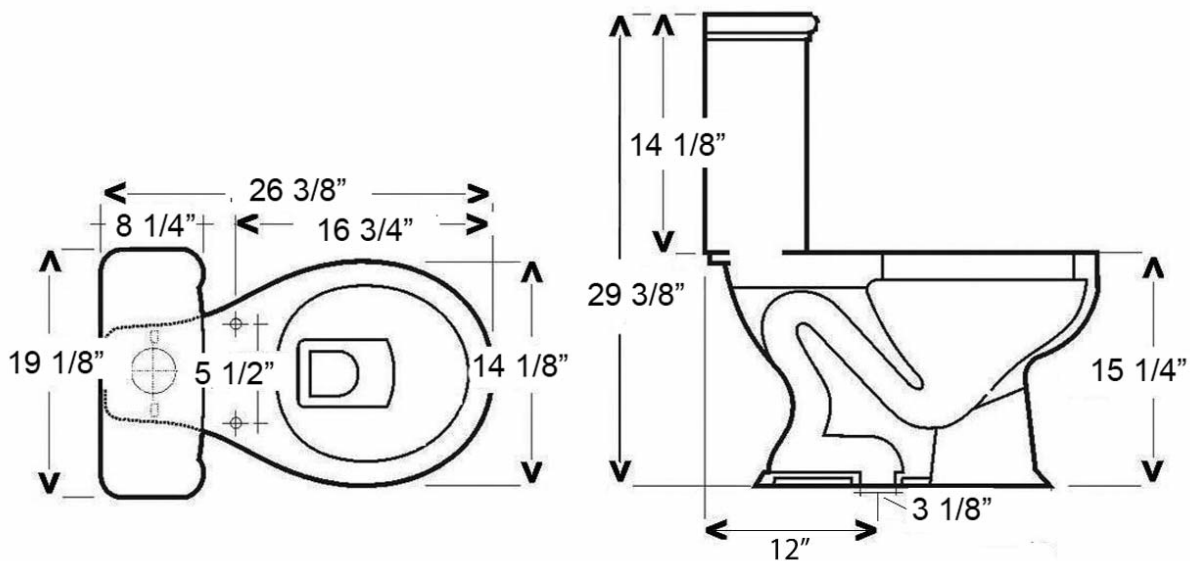

# VICKI ROUND FRONT TOILET

Cat. No.  
2-524

Seat NOT Included

W: 19 1/8"  
D: 26 3/8"  
H: 29 3/8"

Bowl Height: 15 1/4"  
Footprint: 10" x 17 1/2"  
Floor bolt to back of base: 5 1/4"  
Floor bolt to front of base: 12 1/4"

### Compliance Certification

Meets or exceeds the following specifications: ASME A112.19.2 2008 and CSA B45.1-08 for ceramic plumbing fixtures

Dimensions of fixture are nominal and may vary within the range of tolerances established by ASME Standard A112.19.2-2008. Dimensions and specifications subject to change without notice.