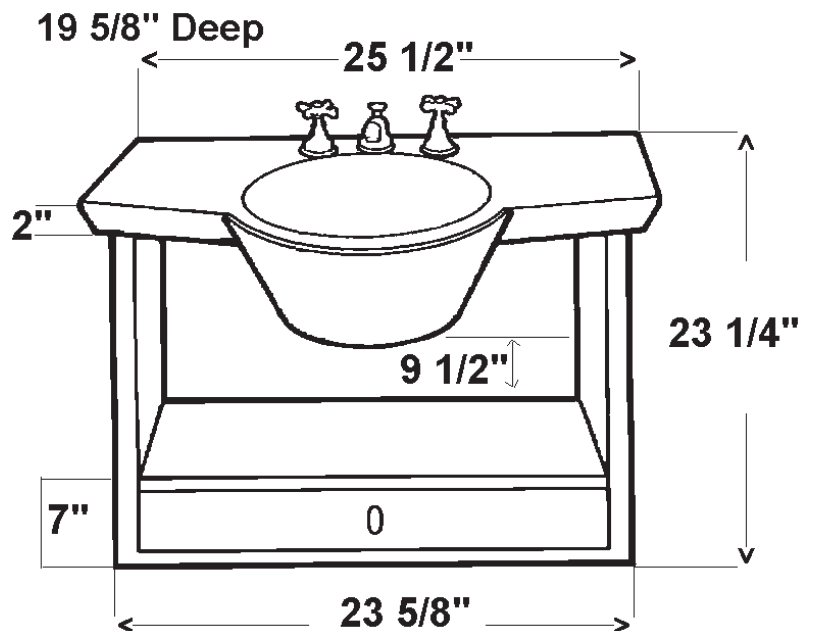

Dimensions of fixture are nominal and may vary. Dimensions and specifications subject to change without notice.