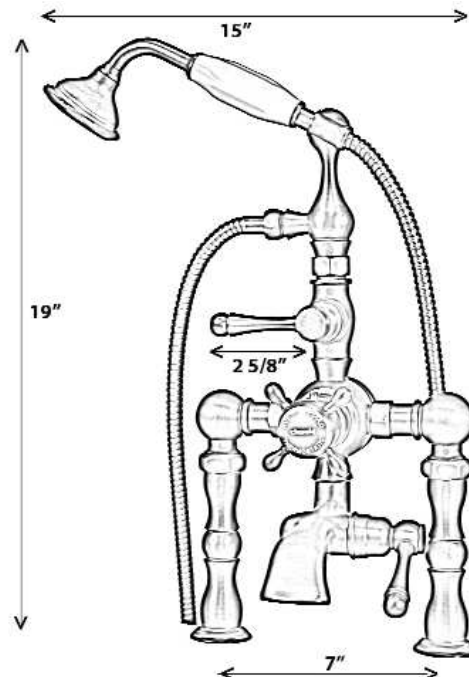

THERMOSTATIC TUB FILLER WITH HANDSHOWER

Cat. No.
7529

Features:

- ▶ Elephant spout
- ▶ Thermostatic Temperature Control within 1°C
- ▶ Locking Temperature Button
- ▶ Metal Lever Handles
- ▶ Telephone Style Hand Shower with backflow preventor
- ▶ 5" Handshower Hose
- ▶ 7" Centers
- ▶ 7-3/4" Deck Mount Couplers
- ▶ Thermostatic valve is IAPMO approved
- ▶ Available in 5 finishes
- ▶ Spout reach is 3"
- ▶ 1/2" Connections

Finishes:

CP Polished Chrome
BP Polished Brass
SN Brushed Nickel

PN Polished Nickel
ORB Oil Rubbed Bronze

Dimensions are nominal and may vary. Dimensions and specifications subject to change without notice.