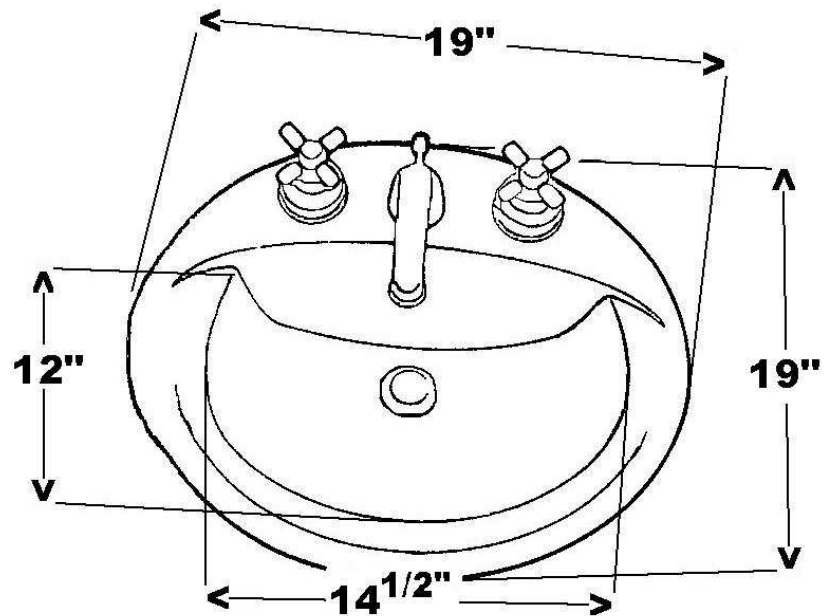

ROUND BASIN

Cat. No.
3-708

Faucet NOT included

W: 19"
D: 19"
H: 7 3/4"
Flange: 2 5/8" x 1 1/2" deep

Interior Dimensions:

Basin Interior: 14 1/2" x 12"
BasinDepth: 6 1/4"
Faucet and spout holes: 1 3/8"

Features:

- ▶ Made of Vitreous China
- ▶ Drop in
- ▶ Pre-drilled for 8" widespread faucet

Colors:

WH White
BQ Bisque

Meets or exceeds the following specifications: ASME A112.19.2 2008 and CSA B45.1-08 for ceramic plumbing fixtures.

Dimensions of fixture are nominal and may vary within the range of tolerances established by ANSI Standard A112.19.2. Dimensions and specifications subject to change without notice.