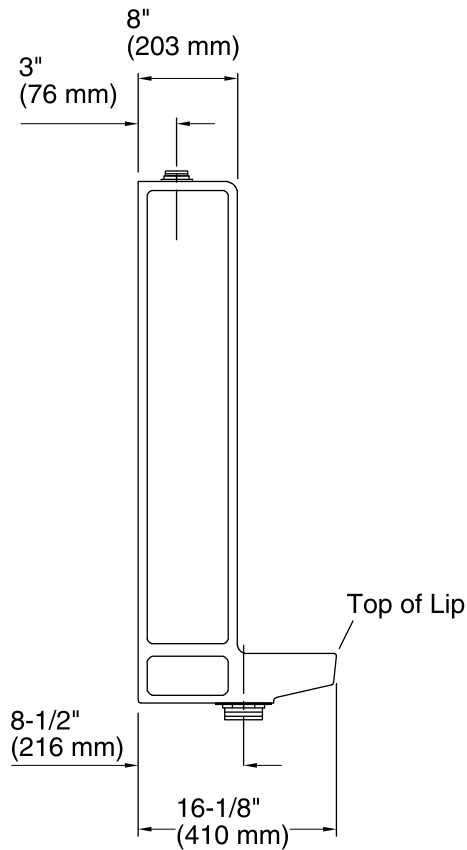

Features

- Washout urinal.
- 3/4" (190 mm) top spud.
- One gallon or less per flush.

Material

- Vitreous china.

Recommended Accessories

- K-10675 WAVE DC 0.5 GPF Urinal Flushometer
- K-10676 WAVE DC 1.0 GPF Wshdwn Flushometer
- K-10958 Tripoint™ DC 0.5 GPF Urinal Flushometer
- K-10960 Tripoint™ DC 1.0 GPF Wshdwn Flushometer
- K-13518 Manual 1.0 GPF Wshdwn Flushometer
- K-13519 Manual 0.5 GPF Urinal Flushometer
- K-4931 Urinal Seam Cover
- K-4932 Urinal Seam Cover
- K-9172 Urinal Strainer
- K-9183 Urinal Strainer

Color tiles intended for reference only.

Color	Code	Description
	0	White
	96	Biscuit
	47	Almond
	7	Black Black™

Technical Information

All product dimensions are nominal.

Spud size: 3/4", Inlet, Top

Notes

Install this product according to the installation guide.