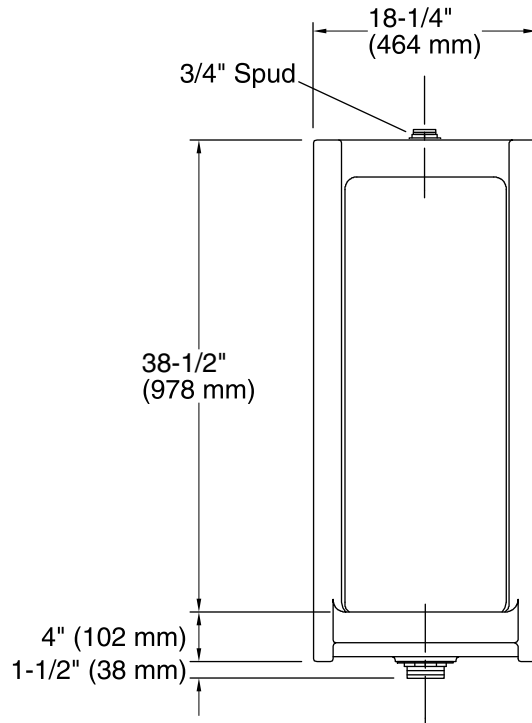

Features

- Washout urinal.
- 3/4" (190 mm) top spud.
- One gallon or less per flush.

Material

- Vitreous china.

Recommended Accessories

- K-10675 WAVE DC 0.5 GPF Urinal Flushometer
- K-10676 WAVE DC 1.0 GPF Wshdwn Flushometer
- K-10958 Tripoint™ DC 0.5 GPF Urinal Flushometer
- K-10960 Tripoint™ DC 1.0 GPF Wshdwn Flushometer
- K-13518 Manual 1.0 GPF Wshdwn Flushometer
- K-13519 Manual 0.5 GPF Urinal Flushometer
- K-4931 Urinal Seam Cover
- K-4932 Urinal Seam Cover
- K-9172 Urinal Strainer
- K-9183 Urinal Strainer

Color tiles intended for reference only.

Color	Code	Description
	0	White
	96	Biscuit
	47	Almond
	7	Black Black™

Technical Information

All product dimensions are nominal.

Spud size: 3/4", Inlet, Top

Notes

Install this product according to the installation guide.