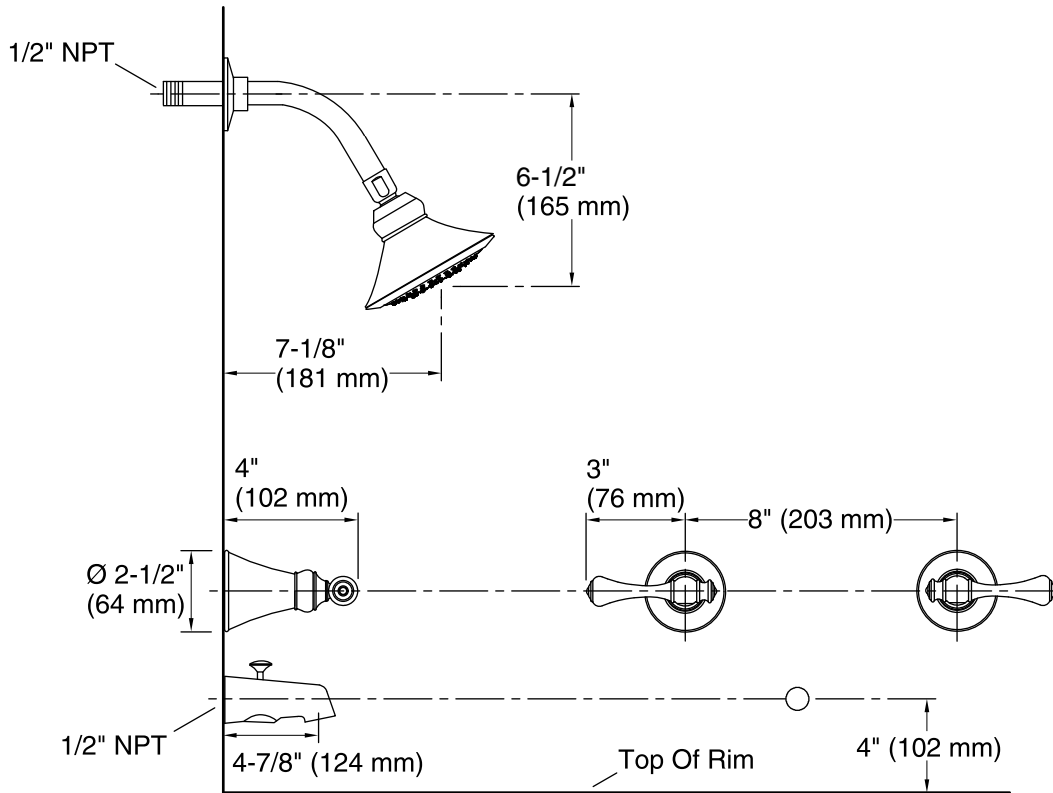

Features

- Brass valve bodies.
- 1/2" quarter-turn washerless ceramic disc valves.
- Traditional lever handles.

Material

- Brass construction.

Installation

- For 8" (203 mm) centers.

Optional Accessories

56373 Deep Rough-in Kit

Codes/Standards

ASME A112.18.1/CSA B125.1
DOE - Energy Policy Act 1992

KOHLER® Faucet Lifetime Limited Warranty

See website for detailed warranty information.

Technical Information

All product dimensions are nominal.