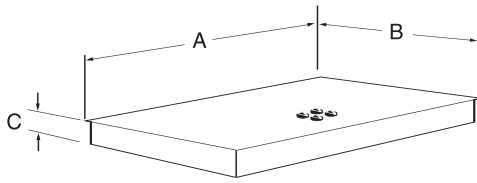

FEC30C4AQ
057112079868

Installation

Measured down from countertop edge

Model Size	Exterior Dimensions			Cut-out Dimensions				F - Required U/C Clearance
	A - Width	B - Depth	C - Height	D - Width		E - Depth		
				Min	Max	Min	Max	
30" Cooktop	30"	21 1/2"	3"	26 3/4"	28 1/4"	19 1/8"	20"	5"