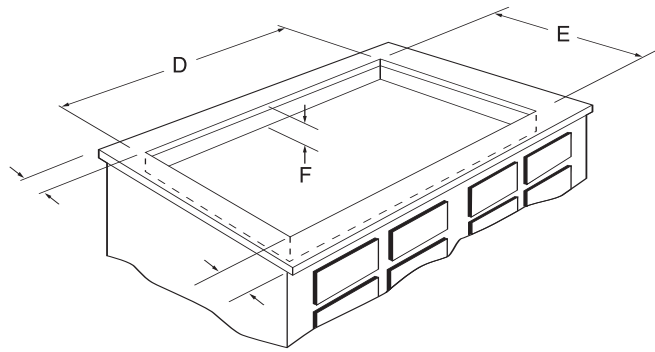

FEC30C4AQ
057112079868

Installation

Measured down from countertop edge

Model Size	Exterior Dimensions			Cut-out Dimensions				F - Required U/C Clearance
	A - Width	B - Depth	C - Height	D - Width		E - Depth		
				Min	Max	Min	Max	
30" Cooktop	30"	21 1/2"	3"	26 3/4"	28 1/4"	19 1/8"	20"	5"