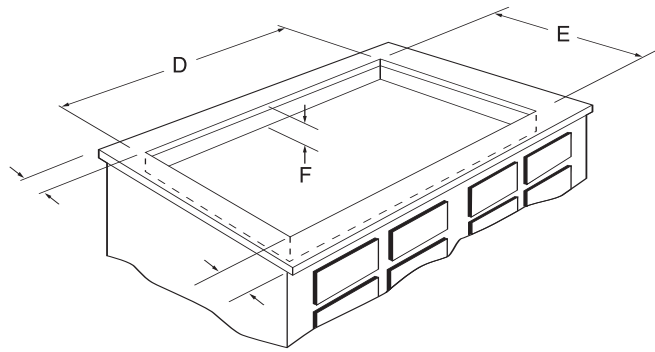

FEC30S6AB  
057112080345

**Installation**

Measured down from countertop edge

Model Size	Exterior Dimensions			Cut-out Dimensions				F - Required U/C Clearance
	A - Width	B - Depth	C - Height	D - Width		E - Depth		
				Min	Max	Min	Max	
30" Cooktop	30 3/4"	21 3/8"	3"	29 5/8"	29 1/8"	20 1/4"	20 1/2"	5"