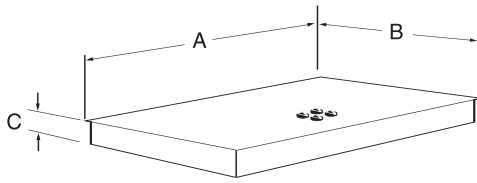

FEC30S6AB  
057112080345

**Installation**

Measured down from countertop edge

Model Size	Exterior Dimensions			Cut-out Dimensions				F - Required U/C Clearance
	A - Width	B - Depth	C - Height	D - Width		E - Depth		
				Min	Max	Min	Max	
30" Cooktop	30 3/4"	21 3/8"	3"	29 5/8"	29 1/8"	20 1/4"	20 1/2"	5"