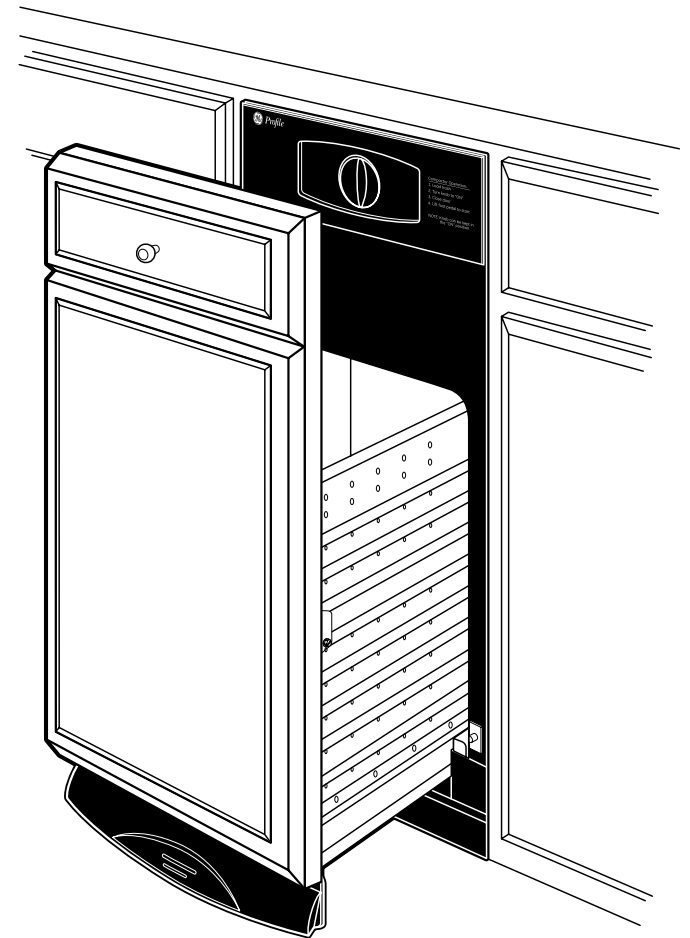

GCG1700R

GE Profile™ 15" Built-In Compactor

Features and Benefits

- Fully Integrated Door for Custom Panels - Allows the compactor to virtually disappear into the cabinetry with a slide-in custom panel available from any cabinetmaker
- Hidden Controls - The controls are hidden behind the compactor door, lending a beautiful designer appearance
- Built-In Only - The compactor is built-in to adjacent cabinetry for an upscale appearance
- 1.4 Cu. Ft. Capacity - Provides plenty of room for waste items or recyclables
- 1/3 HP Motor - Powerful motor provides maximum compacting power
- Removable Key Lock - Provides added safety by assuring the drawer remains locked during use
- Removable Drawer - Makes it simple and easy to clean
- Rear Wheels - Allow easy movement and installation
- Automatic Anti-Jam - Operation is easy and reliable, even with a challenging load
- Toe Pedal Opener - Hands-free toe pedal drawer makes it easy to open and load
- Model GCG1700R11 - Requires custom panel

imagination at work