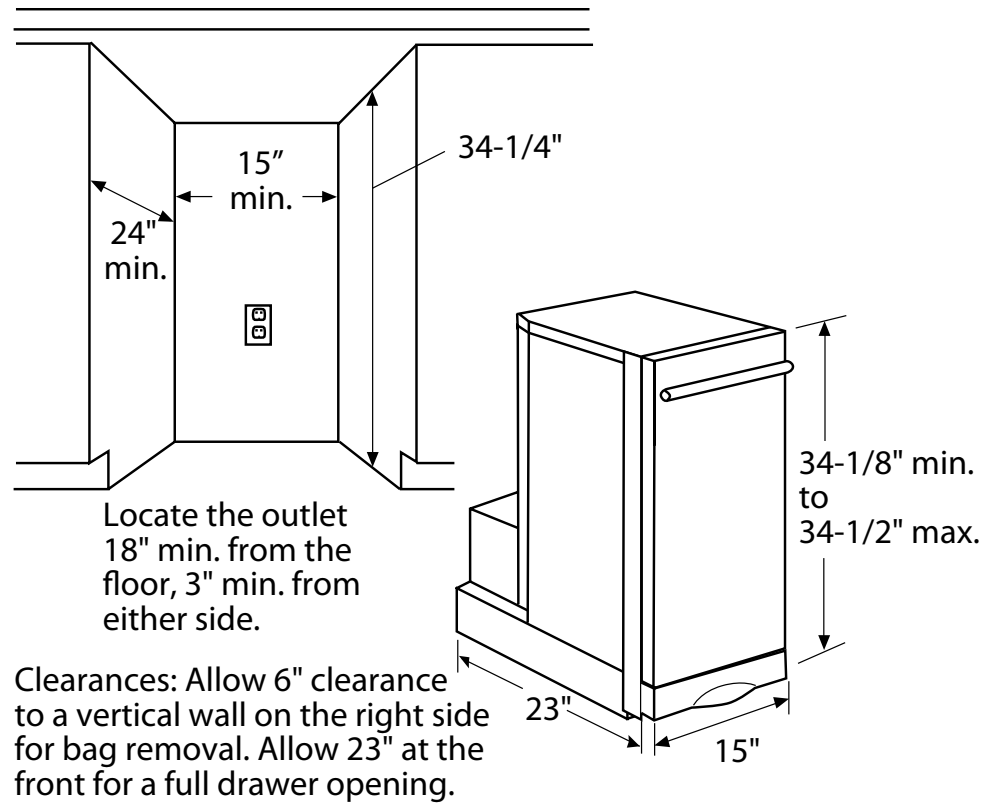

# GCG1700R GE Profile™ 15" Built-In Compactor

Dimensions and Installation Information (in inches)

For answers to your Monogram®, GE Profile™ or GE® appliance questions, visit our website at [ge.com](http://ge.com) or call GE Answer Center® service, 800.626.2000.