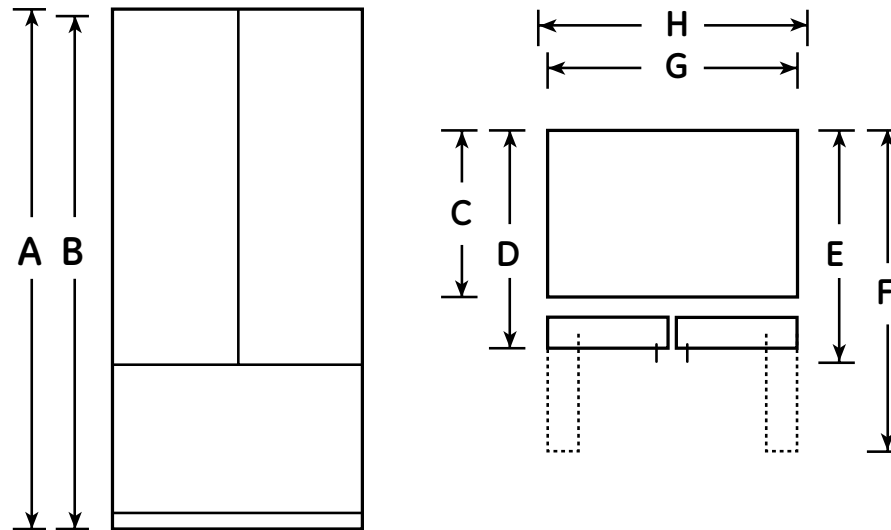

### Dimensions and Installation Information (in inches)

Overall Dimensions	Height to top of hinge (in.) <b>A</b>	69-5/8
	Height to top of case (in.) <b>B</b>	69
	Case depth without door (in.) <b>C</b>	23-7/8
	Case depth less door handle (in.) <b>D</b>	28-1/2
	Case depth with door handle (in.) <b>E</b>	31
	Depth with fresh food door open 90° (in.) <b>F</b>	43-1/8
	Width (in.) <b>G</b>	35-3/4
	Width with door open 90° inc. door handle (in.) <b>H</b>	44
Air Clearances	Each side (in.)	1/8
	Top (in.)	1
	Back (in.)	1/2

#### Note:

Anti-tip bracket part number 200D8494P001 will be shipped with every counter-depth model

Above illustration intended for dimensional reference only. Refer to photography for actual product appearance.