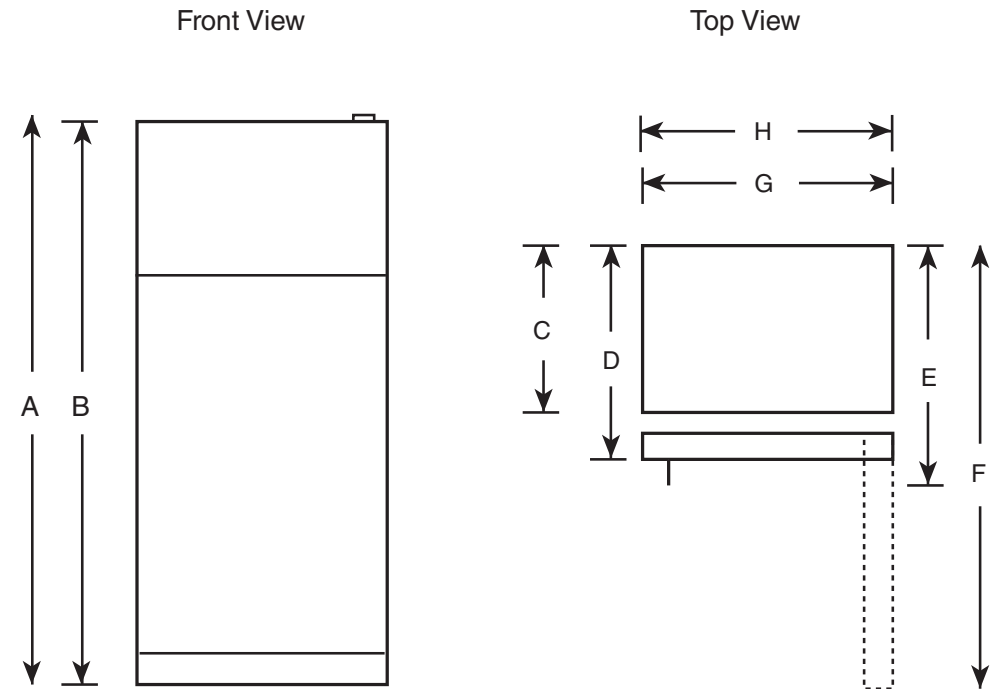

GTZ18GBE

GE® 18.1 Cu. Ft. Top-Freezer Refrigerator

Dimensions and Installation Information (in inches)

Overall Dimensions	Height to top of hinge (in.) A	67-3/8
	Height to top of case (in.) B	66-7/8
	Case depth without door (in.) C	26-3/4
	Case depth less door handle (in.) D	30-1/2
	Case depth with door handle (in.) E	32-3/8
	Depth with fresh food door open 90° (in.) F	56-3/8
	Width (in.) G	28
	Width with door open 90° inc. door handle (in.) H	30-3/4
Air Clearances	Each side (in.)	3/4
	Top (in.)	1
	Back (in.)	2

GTZ18GBE

GE® 18.1 Cu. Ft. Top-Freezer Refrigerator

Features and Benefits

- Upfront temperature controls - Easy-to-use controls regulate both fresh food and freezer sections
- Adjustable spill-resistant glass shelves - Designed to contain spills for easy cleaning
- Snack drawer - Conveniently stores favorite foods and allows for quick, easy access
- Adjustable-humidity drawers - Controls helps food stay fresh
- Gallon door storage - Larger items are easily accommodated in the door
- Can storage door shelf - Holds cans in the door for easy selection and quick access
- Wire freezer shelf - Provides additional storage for frozen foods
- Model GTZ18GBESS - Stainless steel