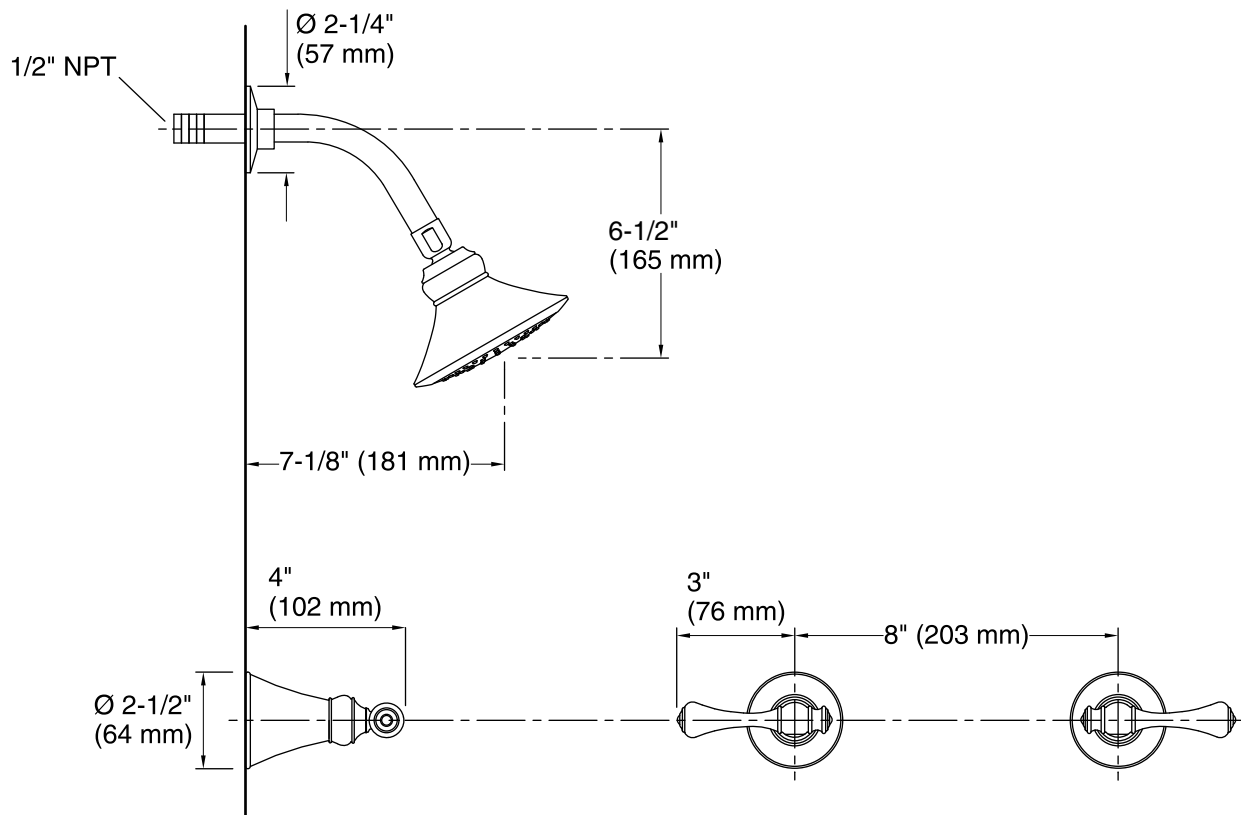

Features

- Brass valve bodies.
- 1/2" quarter-turn washerless ceramic disc valves.
- Traditional lever handles.

Material

- Brass construction.

Installation

- For 8" (203 mm) centers.

Optional Accessories

56373 Deep Rough-in Kit

Codes/Standards

ASME A112.18.1/CSA B125.1
DOE - Energy Policy Act 1992

KOHLER® Faucet Lifetime Limited Warranty

See website for detailed warranty information.

Technical Information

All product dimensions are nominal.