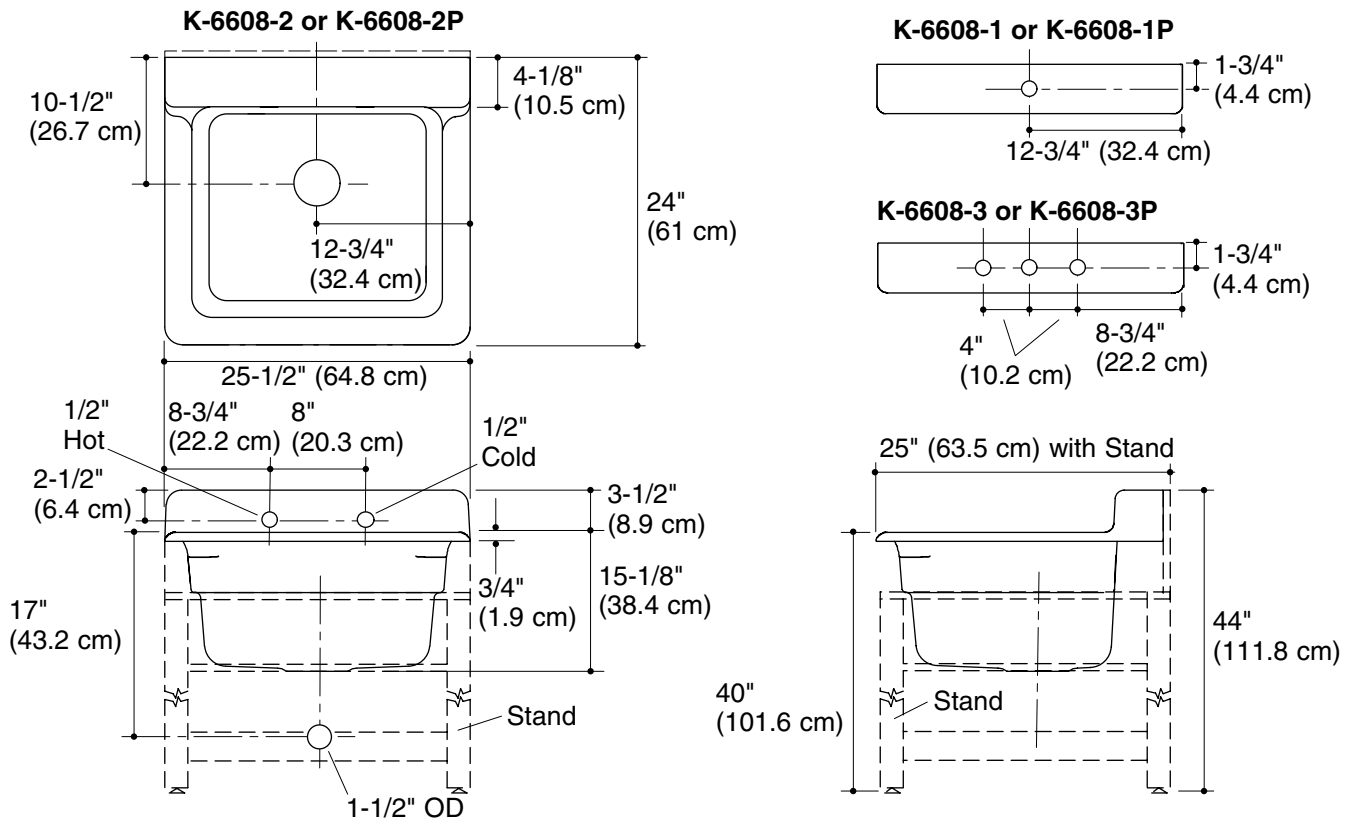

Features

- KOHLER cast iron
- Acid-resistant enamel finish
- Single compartment
- Self-rimming countertop installation or optional wood stand installation
- Single-hole (-1) or (-1P)
- 2-hole (-2) or (-2P)
- 3-hole (-3) or (-3P)
- 25-1/2" (64.8 cm) x 24" (61 cm)

The utility sink shall be made of cast iron with acid-resistant enamel finish. Sink shall be self-rimming countertop installation or wood stand installation. Sink shall be single compartment. Sink shall have single-hole (-1) or (-1P), two-holes (-2) or (-2P), or three-holes (-3) or (-3P). Sink shall be 25-1/2" (64.8 cm) in length and 24" (61 cm) in width. Sink shall be Kohler Model K-6608-_____-_____.

BAYVIEW™

Technical Information

Fixture*:	
Basin area	20-9/16" (52.2 cm) x 17-1/8" (43.5 cm)
Water depth	11" (27.9 cm)
Water capacity	16.5 gal (62.4 L)
Faucet holes	1-3/8" (3.5 cm)
Drain hole	3-7/8" (9.8 cm)
* Approximate measurements for comparison only.	

Installation Notes

Install this product according to the installation guide.

Countertop cutout is 24-1/2" (62.2 cm) by 19-3/4" (50.2 cm) with 1/2" (1.3 cm) radius corners.

Product Diagram