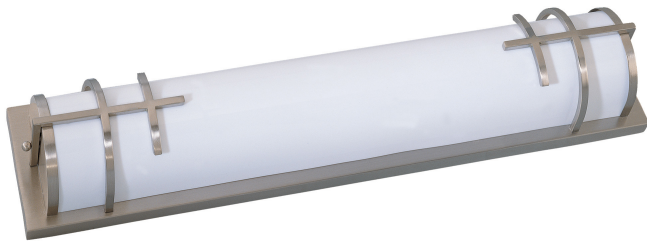

Indoor Fluorescent 2-light Wall in Brushed Nickel finish

Two-light fluorescent fixture in Brushed Nickel finish with a white acrylic diffuser.

Additional information

SKU	SL702578
Family Name	Indoor Fluorescent
Full Finish	Brushed Nickel
Location	Indoor
Illumination Source	Fluorescent
Fixture Type	Wall
Height	5 1/2"
Width	26"
Depth	4"
HCO	2 3/4"
Number of Lights	2 x 17W
Lamp Type Text	F17T8 (17W)
Energy Efficiency	Energy Efficient