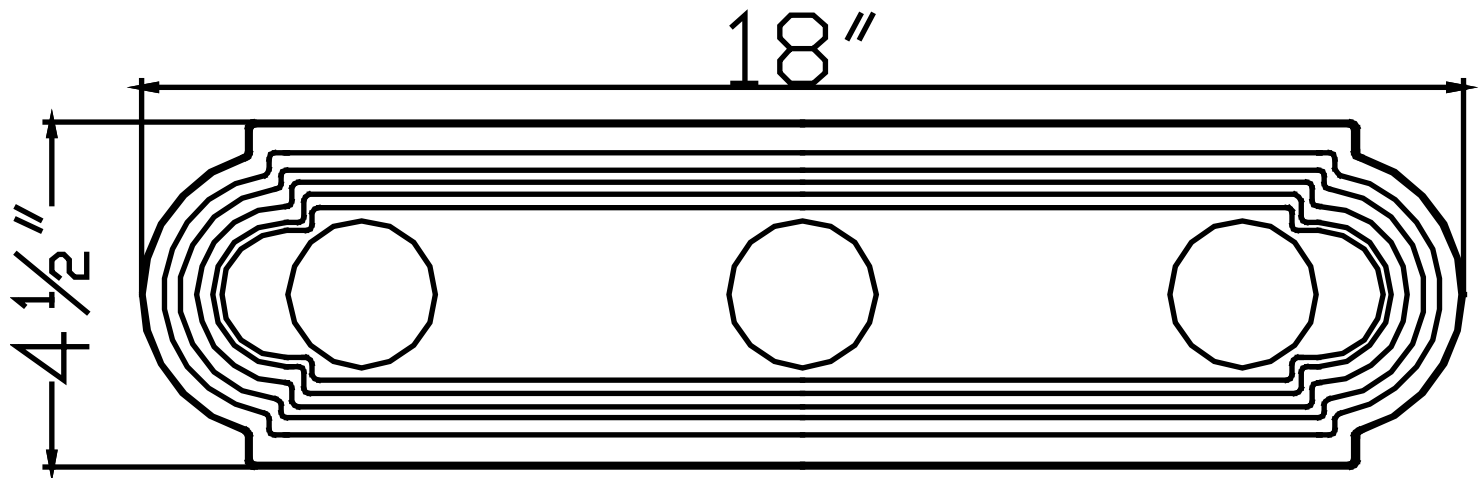

**Dimensions:**

- Width: 18"
- Height: 4½"
- Extends: 2½"

**Electrical:**

- Bulbs: 3 medium base 100w – not included
- Luminaire functions as wiring compartment

**Mounting:**

- Wall mount only

**Compliance:**