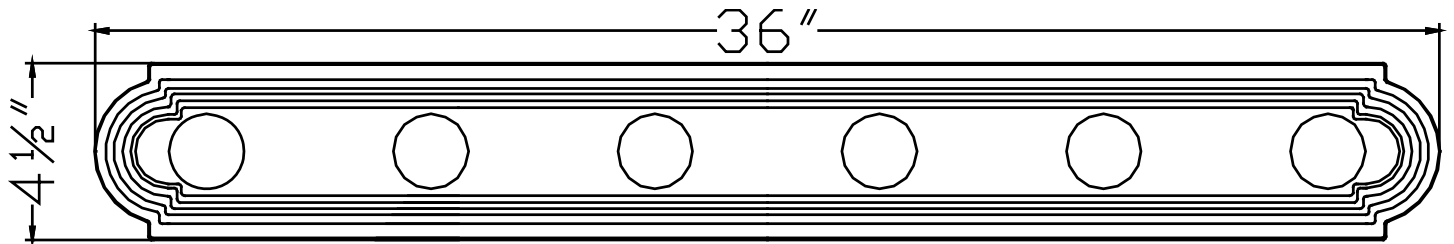

Dimensions:

- Width: 36"
- Height: 4½"
- Extends: 2½"

Electrical:

- Bulbs: 6 medium base 100w – not included
- Luminaire functions as wiring compartment

Mounting:

- Wall mount only

Compliance:

-  cULus
- Damp Location