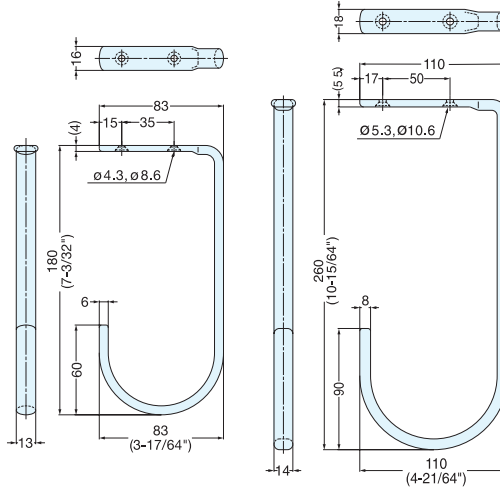

LARGE UTILITY HOOK

TEST 4
P.588

LOAD CAPACITY
10-15 kg
22-33 lbs

STAINLESS

STAINLESS 303 STEEL

JFT

JFT-180

JFT-260

Item No.	Load Capacity (kg)	Weight (g)	Box (pcs)	Carton (pcs)	Screw	Material	Finish
JFT-180	10 (22 lbs)	180	5	30	4.5x25	303 Stainless Steel	Mirror
JFT-260	15 (33 lbs)	380			5.1x38		

LARGE UTILITY HOOK

TEST 4
P.588

LOAD CAPACITY
14-19 kg
30-42 lbs

STAINLESS

STAINLESS 303 STEEL

XL-CUJ

Material	Finish
303 Stainless Steel	Mirror Satin combination

Item No.	D	H	H ₁	P ₁	P ₂	d ₁	d ₂	Load Capacity (kg)	Weight (g)	Box (pcs)	Carton (pcs)	Screw
XL-CUJ45TT	46 (1-13/16")	75 (2-61/64")	36	8.5	20	3.8	7.2	19 (42 lbs)	48	20	120	3.5x20
XL-CUJ70TT	72 (2-53/64")	112 (4-13/32")	56	10	35	4.3	8.6	14 (30 lbs)	82	10	60	4x20