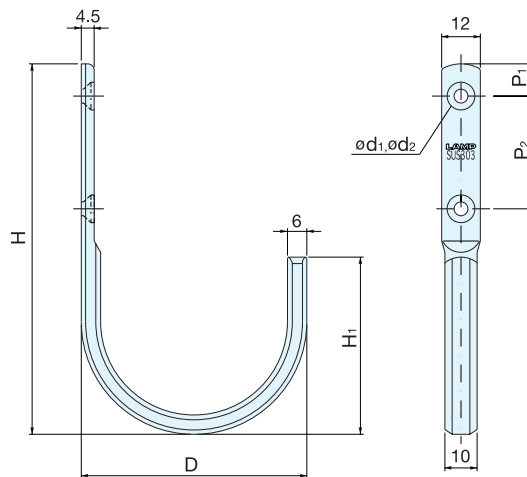

Item No.	Load Capacity (kg)	Weight (g)	Box (pcs)	Carton (pcs)	Screw	Material	Finish
JFT-180	10 (22 lbs)	180	5	30	4.5x25	303 Stainless Steel	Mirror
JFT-260	15 (33 lbs)	380			5.1x38		

LARGE UTILITY HOOK

TEST 4
P.588

LOAD CAPACITY
14-19 kg
30-42 lbs

STAINLESS

STAINLESS 303 STEEL

XL-CUJ

Material	Finish
303 Stainless Steel	Mirror Satin combination

Item No.	D	H	H ₁	P ₁	P ₂	d ₁	d ₂	Load Capacity (kg)	Weight (g)	Box (pcs)	Carton (pcs)	Screw
XL-CUJ45TT	46 (1-13/16")	75 (2-61/64")	36	8.5	20	3.8	7.2	19 (42 lbs)	48	20	120	3.5x20
XL-CUJ70TT	72 (2-53/64")	112 (4-13/32")	56	10	35	4.3	8.6	14 (30 lbs)	82	10	60	4x20