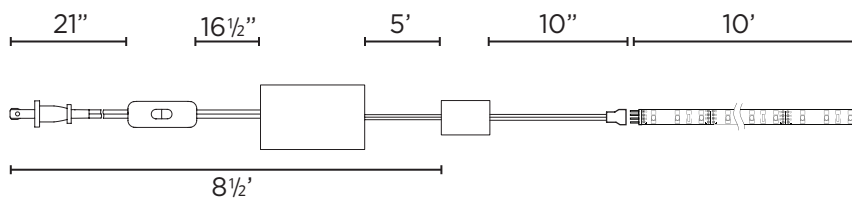

Self-Adhesive Cuttable LED Strip
for Under-Cabinet

LED Under-Cabinet

U00035RG

CARACTERISTICS

Cuttable strip
Waterproof
Strip length: 10'
8½' Power Cord

STRUCTURE FINISH

White

BULB

LED

Included

Color : RGB

90 LED, 22w

Life : 30,000h

INSTALLATION

Surface Installation

Plug-in