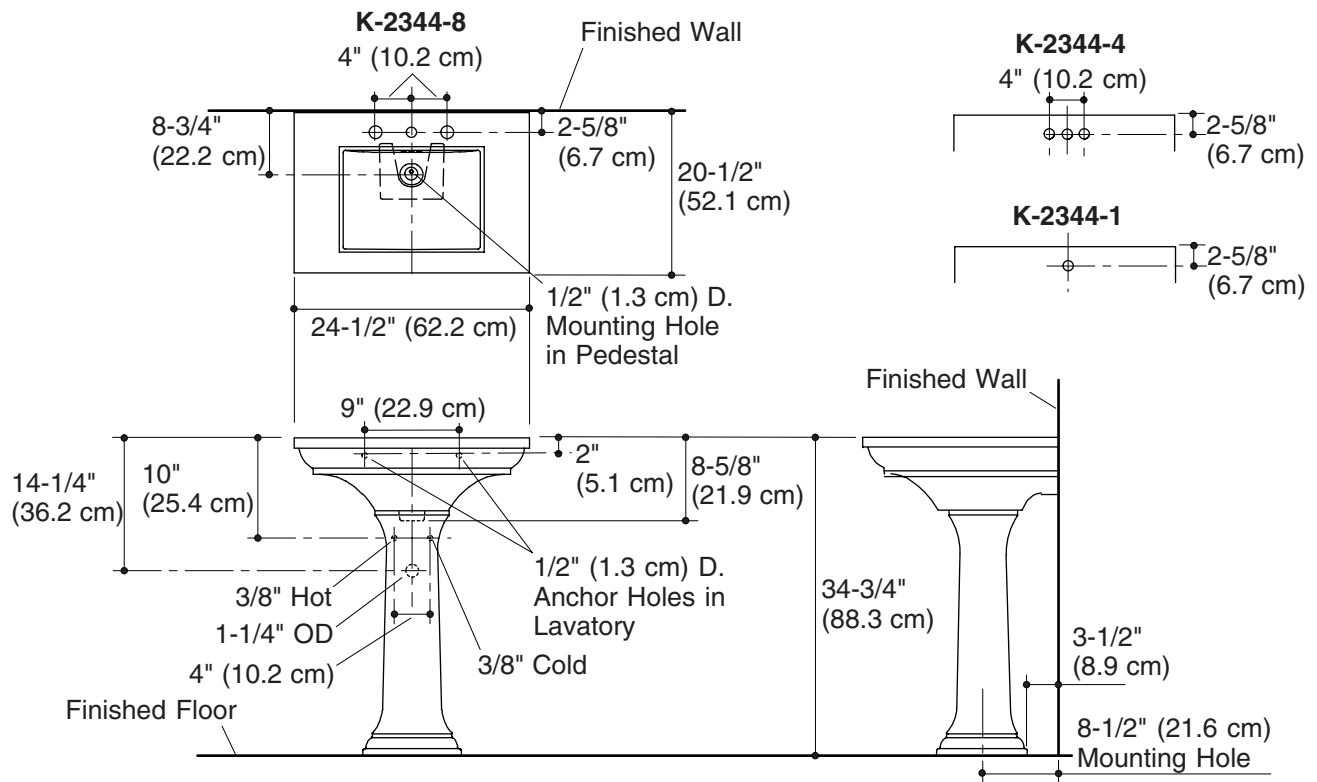

MEMOIRS® STATELY

Technical Information

Fixture*:	basin area	water depth
Lavatory	15-1/2" (39.4 cm) x 11-5/8" (29.5 cm)	5" (12.7 cm)
Drain hole	1-3/4" (4.4 cm) D.	
* Approximate measurements for comparison only.		

Holes	K-2344-8	K-2344-4	K-2344-1
Spout	1-3/8" (3.5 cm) D.	1-1/4" (3.2 cm) D.	1-3/8" (3.5 cm) D.
Faucet	1-3/8" (3.5 cm) D.	1-1/4" (3.2 cm) D.	

Included components:	
Lavatory basin, 8" (20.3 cm) centers	K-2345-8
Lavatory basin, 4" (10.2 cm) centers	K-2345-4
Lavatory basin, single-hole	K-2345-1
Pedestal	K-2267
Rubber pads	63069
Accessory pack	52204

Installation Notes

Install this product according to the installation guide.

Product Diagram