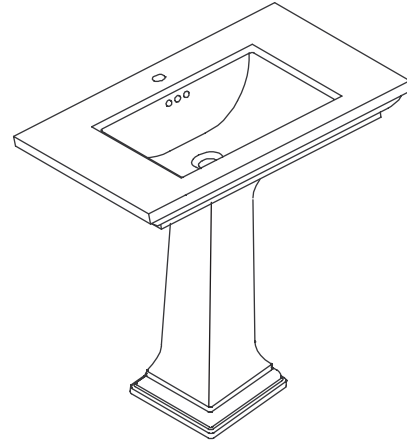

#### Features

- Pedestal lavatory
- Stately design
- Fireclay
- With overflow
- 8" (20.3 cm) centers (-8), 4" (10.2 cm) centers (-4), or single-hole (-1)
- 24-1/2" (62.2 cm) x 20-1/2" (52.1 cm) x 34-3/4" (88.3 cm)

#### Product Specification

The pedestal lavatory with stately design and overflow shall be 24-1/2" (62.2 cm) in length, 20-1/2" (52.1 cm) in width, and 34-3/4" (88.3 cm) in height. Pedestal lavatory shall be made of fireclay. Pedestal lavatory shall have 8" (20.3 cm) centers, 4" (10.2 cm) centers, or single-hole drilling. Pedestal lavatory shall be Kohler Model K-2344-\_\_\_\_\_-\_\_\_\_\_.

## Technical Information

Fixture*:	basin area	water depth
Lavatory	15-1/2" (39.4 cm) x 11-5/8" (29.5 cm)	5" (12.7 cm)
Drain hole	1-3/4" (4.4 cm) D.	
* Approximate measurements for comparison only.		

Holes	K-2344-8	K-2344-4	K-2344-1
Spout	1-3/8" (3.5 cm) D.	1-1/4" (3.2 cm) D.	1-3/8" (3.5 cm) D.
Faucet	1-3/8" (3.5 cm) D.	1-1/4" (3.2 cm) D.	