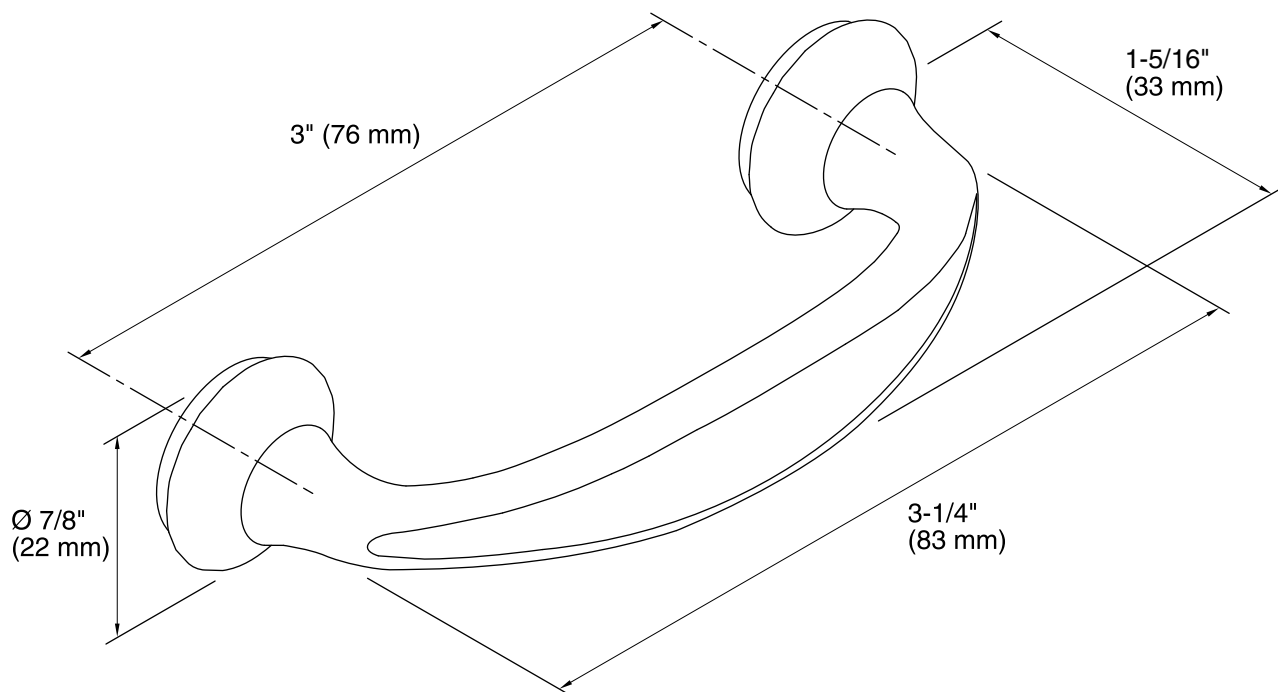

Technical Information

All product dimensions are nominal.

Notes

Install this product according to the installation guide.

CAUTION: Risk of personal injury. Do not install this product in any area where it is likely to be used inadvertently as a grab bar or support bar. This product is not designed or intended for use as a grab bar or support bar.