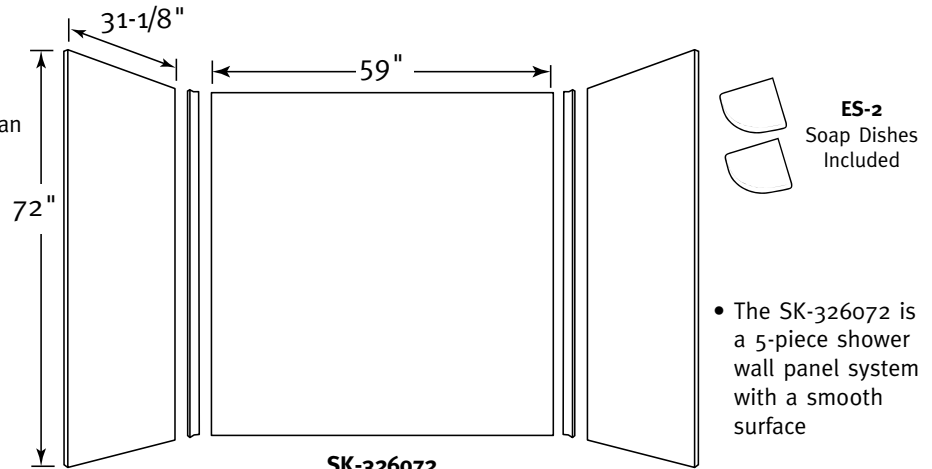

FEATURES

- Reinforced solid surface means color and texture run all the way through and cannot wear away
- Will not mold or mildew, no grout to clean
- Ideal for remodeling, panels glue up over existing surface
- Coordinates with Swanstone Vanity Tops, Shower Floors and Decorative Panels
- A complete kit with everything you need to design your shower
- Wall panels are cut to fit most shower applications with no trimming required
- Heat resistant—walls can handle steamer units
- Compression molding means superior durability

SK-326072

Designed to fit base areas
32" deep or smaller x 60" wide x 72" high
(813 mm x 1524 mm x 1829)

- The SK-326072 is a 5-piece shower wall panel system with a smooth surface

SPECIFICATIONS

SK-326072 Swanstone Shower Wall Kit

| Model | Part | Base Area Designed To Fit | Ship Wt. Lb. | Ship UPS | Carton Dims. In. | Cu. Ft. |
|-----------|----------|---|--------------|----------|------------------|---------|
| SK-326072 | SK326072 | 32" D* x 60" W x 72" H (813 mm x 1524 mm x 1829 mm) (*or smaller) | 190 | - | 74 x 61 x 4 | 10.45 |

Kit Includes: Two side panels, one back panel, two corner molding strips, two corner soap dishes, installation materials and complete installation instructions.
Packaging: Each kit is packed in an individual carton.