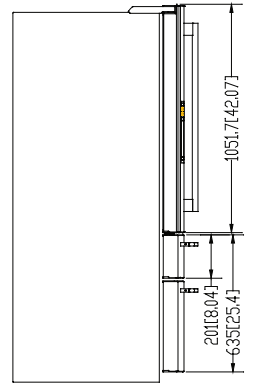

OVERALL DIMENSIONS

TOP VIEW

Height dimensions are shown with the leveling legs retracted all the way. The power cord is 138 4/7" (352 cm) long.

SIDE VIEW

FRONT VIEW

SIDE VIEW

CABINET OPENING DIMENSIONS

DOOR SWING DIMENSIONS

MODEL	A	B	C
BM21	600 [23.62]	1090 [43.6]	1000 [40]

UNIT: mm[inch]

Shaded area of cabinet is suggested for power supply cord

NOTE: Flooring under refrigerator must be at same level as the room. Face of cabinetry must be plumb.

*When leveling legs are fully extended to 5/8" (15 mm), add 5/8" (15 mm) to the height dimensions. The height dimensions not include the upper hinge cover's height, if need it add 1/8" (3 mm) to the height dimensions, since before installation should remove the upper hinge cover.