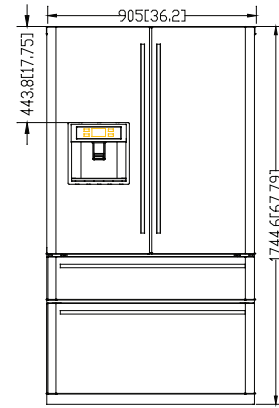

OVERALL DIMENSIONS

TOP VIEW

Height dimensions are shown with the leveling legs retracted all the way. The power cord is 138 4/7" (352 cm) long.

SIDE VIEW

FRONT VIEW

SIDE VIEW

CABINET OPENING DIMENSIONS

DOOR SWING DIMENSIONS

MODEL	A	B	C
BM21	600 [23.62]	1090 [43.6]	1000 [40]

UNIT: mm[inch]

Shaded area of cabinet is suggested for power supply cord

NOTE: Flooring under refrigerator must be at same level as the room. Face of cabinetry must be plumb.