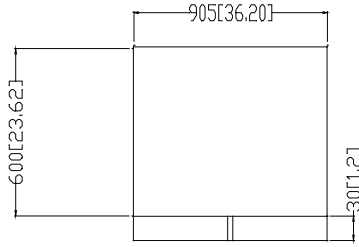

OVERALL DIMENSIONS

TOP VIEW

Height dimensions are shown with the leveling legs retracted all the way. The power cord is 138 4/7" (352 cm) long.

SIDE VIEW

FRONT VIEW

SIDE VIEW

CABINET OPENING DIMENSIONS

DOOR SWING DIMENSIONS