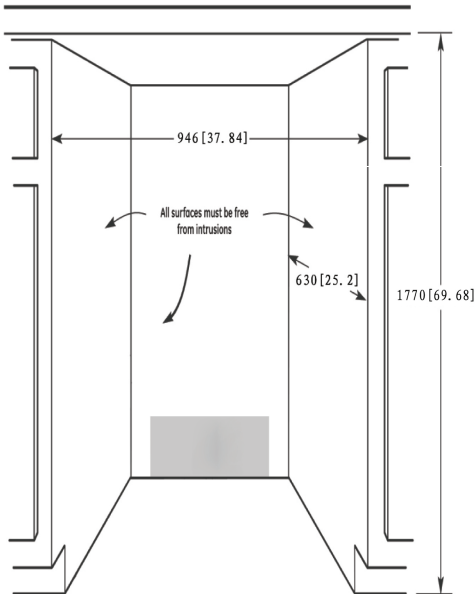

OVERALL DIMENSIONS

TOP VIEW

Height dimensions are shown with the leveling legs retracted all the way. The power cord is 138 4/7" (352 cm) long.

SIDE VIEW

FRONT VIEW

SIDE VIEW

CABINET OPENING DIMENSIONS

DOOR SWING DIMENSIONS

MODEL	A	B	C
BM21	600 [23.62]	1090 [43.6]	1000 [40]

UNIT: mm[inch]

Shaded area of cabinet is suggested for power supply cord

NOTE: Flooring under refrigerator must be at same level as the room. Face of cabinetry must be plumb.

*When leveling legs are fully extended to 5/8" (15 mm), add 5/8" (15 mm) to the height dimensions. The height dimensions not include the upper hinge cover's height, if need it add 1/8" (3 mm) to the height dimensions, since before installation should remove the upper hinge cover.