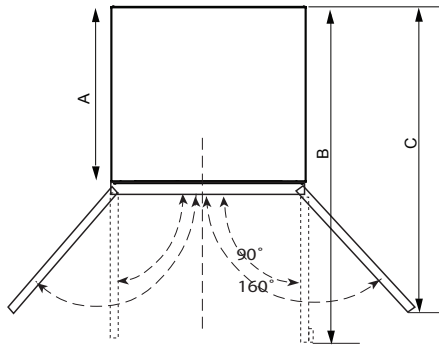

OVERALL DIMENSIONS

TOP VIEW

Height dimensions are shown with the leveling legs retracted all the way. The power cord is 138 4/7" (352 cm) long.

SIDE VIEW

FRONT VIEW

SIDE VIEW

CABINET OPENING DIMENSIONS

DOOR SWING DIMENSIONS

MODEL	A	B	C
BM21	600 [23.62]	1090 [43.6]	1000 [40]

UNIT: mm[inch]

Shaded area of cabinet is suggested for power supply cord

NOTE: Flooring under refrigerator must be at same level as the room. Face of cabinetry must be plumb.