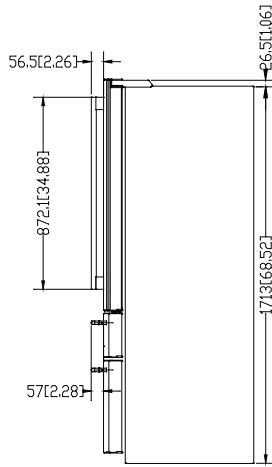

Haier® French Door BM21 - Four Doors

PRODUCT MODEL NUMBERS

PBFS21EDBS PBFS21EDBP PBFS21EDBE
 RBFS21TIBS RBFS21TIBP RBFS21TIBE

Electrical: A 115 Volt, 60Hz., AC only 15 amp fuse, grounded electrical supply is required. It is recommended that a separate circuit serving only your refrigerator be provided. Use an outlet that cannot be turned off by switch. Do not use an extension cord.

OVERALL DIMENSIONS

TOP VIEW

Height dimensions are shown with the leveling legs retracted all the way. The power cord is 138 4/7" (352 cm) long.

SIDE VIEW

FRONT VIEW

SIDE VIEW

CABINET OPENING DIMENSIONS

DOOR SWING DIMENSIONS

MODEL	A	B	C
BM21	600 [23.62]	1090 [43.6]	1000 [40]

UNIT: mm[inch]

Shaded area of cabinet is suggested for power supply cord

NOTE: Flooring under refrigerator must be at same level as the room. Face of cabinetry must be plumb.

*When leveling legs are fully extended to 5/8" (15 mm), add 5/8" (15 mm) to the height dimensions. The height dimensions not include the upper hinge cover's height, if need it add 1/8" (3 mm) to the height dimensions, since before installation should remove the upper hinge cover.