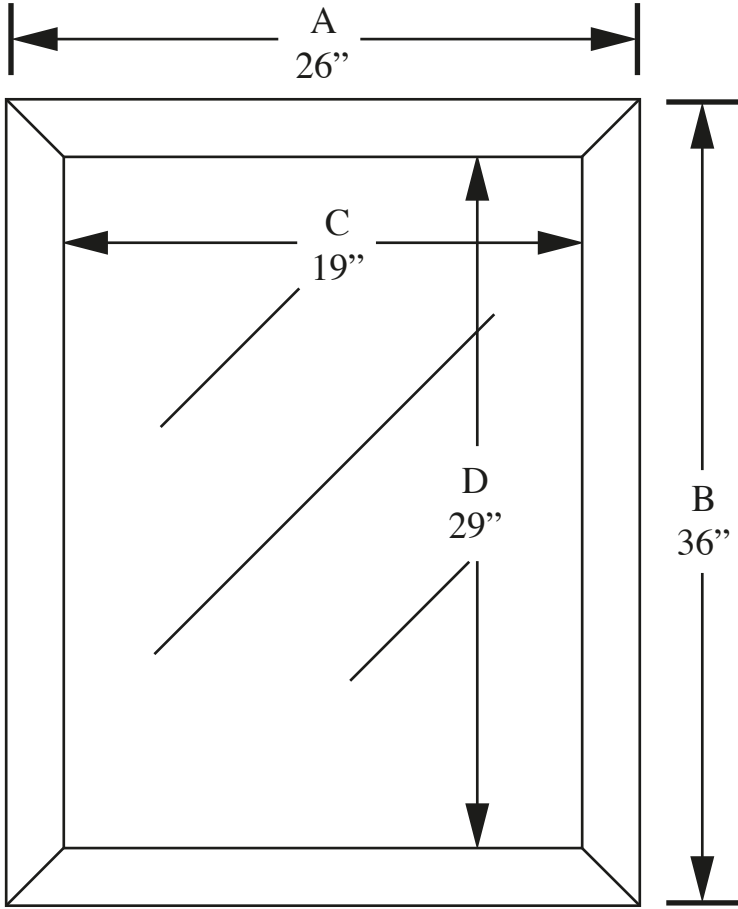

Hammered Copper Mirror

Model #	A	B	C	D
8315	26 " 66 cm	36 " 91 cm	19 " 48 cm	29 " 74 cm