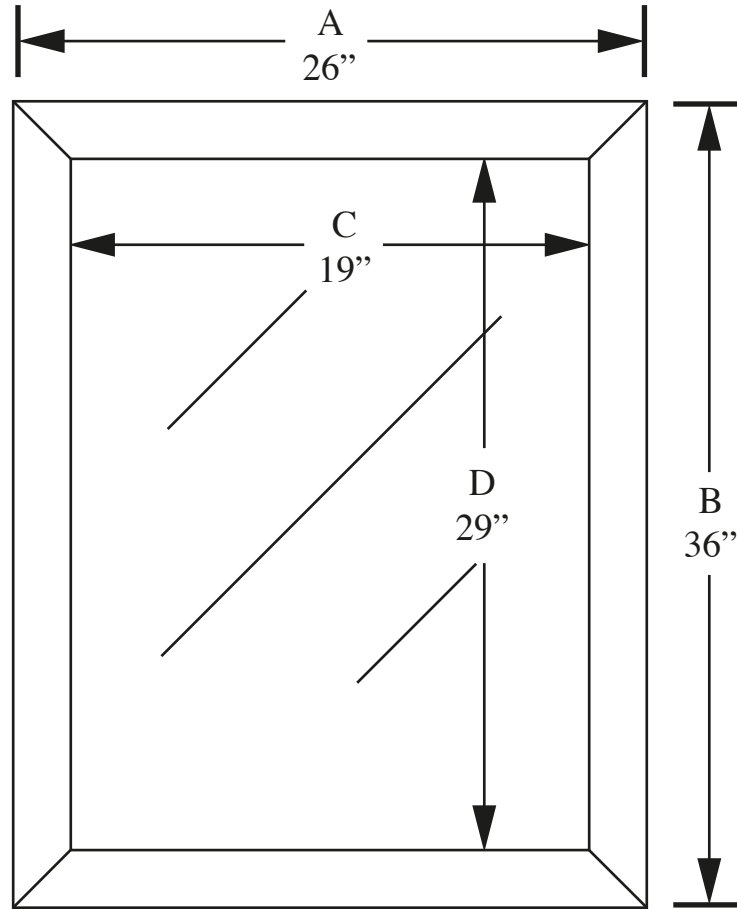

Hammered Pewter Mirror

Model #	A	B	C	D
8610	26 " 66 cm	36 " 91 cm	19 " 48 cm	29 " 74 cm