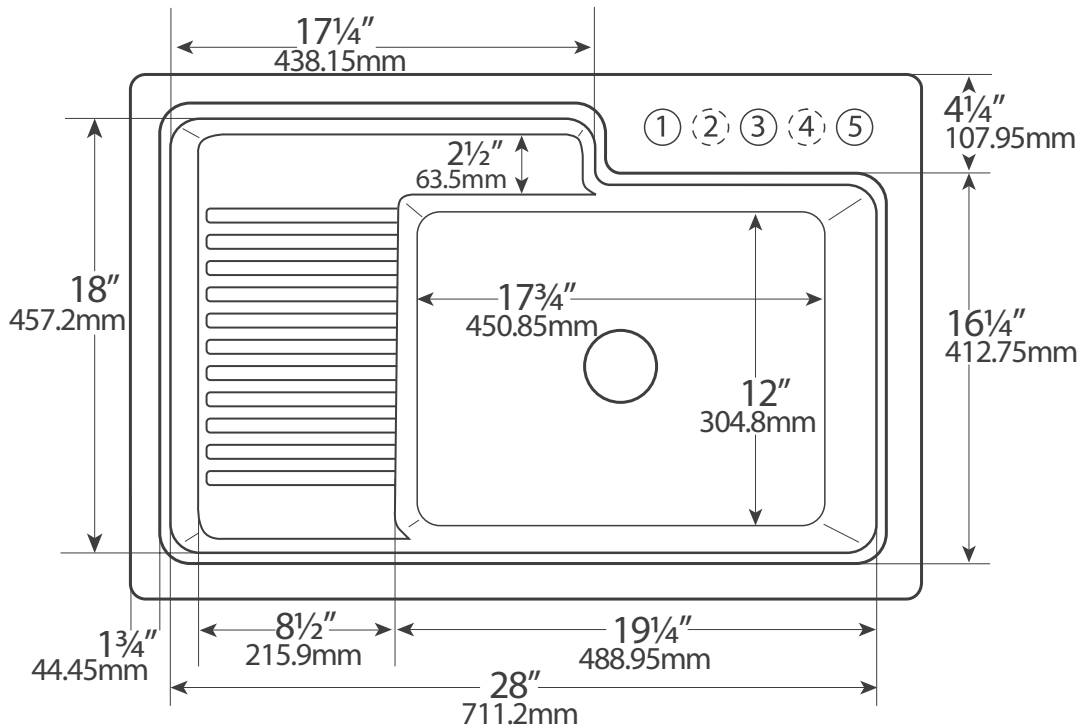

Standard Faucet Hole Placements

- 1 Hole - #3
- 3 Hole 4" Spread - #s 2, 3, & 4
- 3 Hole 8" Spread - #s 1, 3, & 5
- ***Must specify 2 hole placement**

How to Order

Model	Center	Color	Description	Hole Pattern Drilled
68	1	44	Shoreham, 1 hole, Black	3
68	3 - 4	44	Shoreham, 3 hole 4" spread, Black	2, 3, & 4
68	3 - 8	44	Shoreham, 3 hole 8" spread, Black	1, 3, & 5

Drains not included.

Certified by: National Association of Homebuilders
(NAHB) Research Center and CSA International

Meets or Exceeds:

CSA B45.0-02 ANSI Z 124.3 - 2005

CSA B45.5-02 ANSI Z 124.6 - 2007

All designs and specifications
subject to change without notice

All dimensions are $\pm 1/4"$ (6.35 mm)

900051 © 2009 CorStone, Inc.