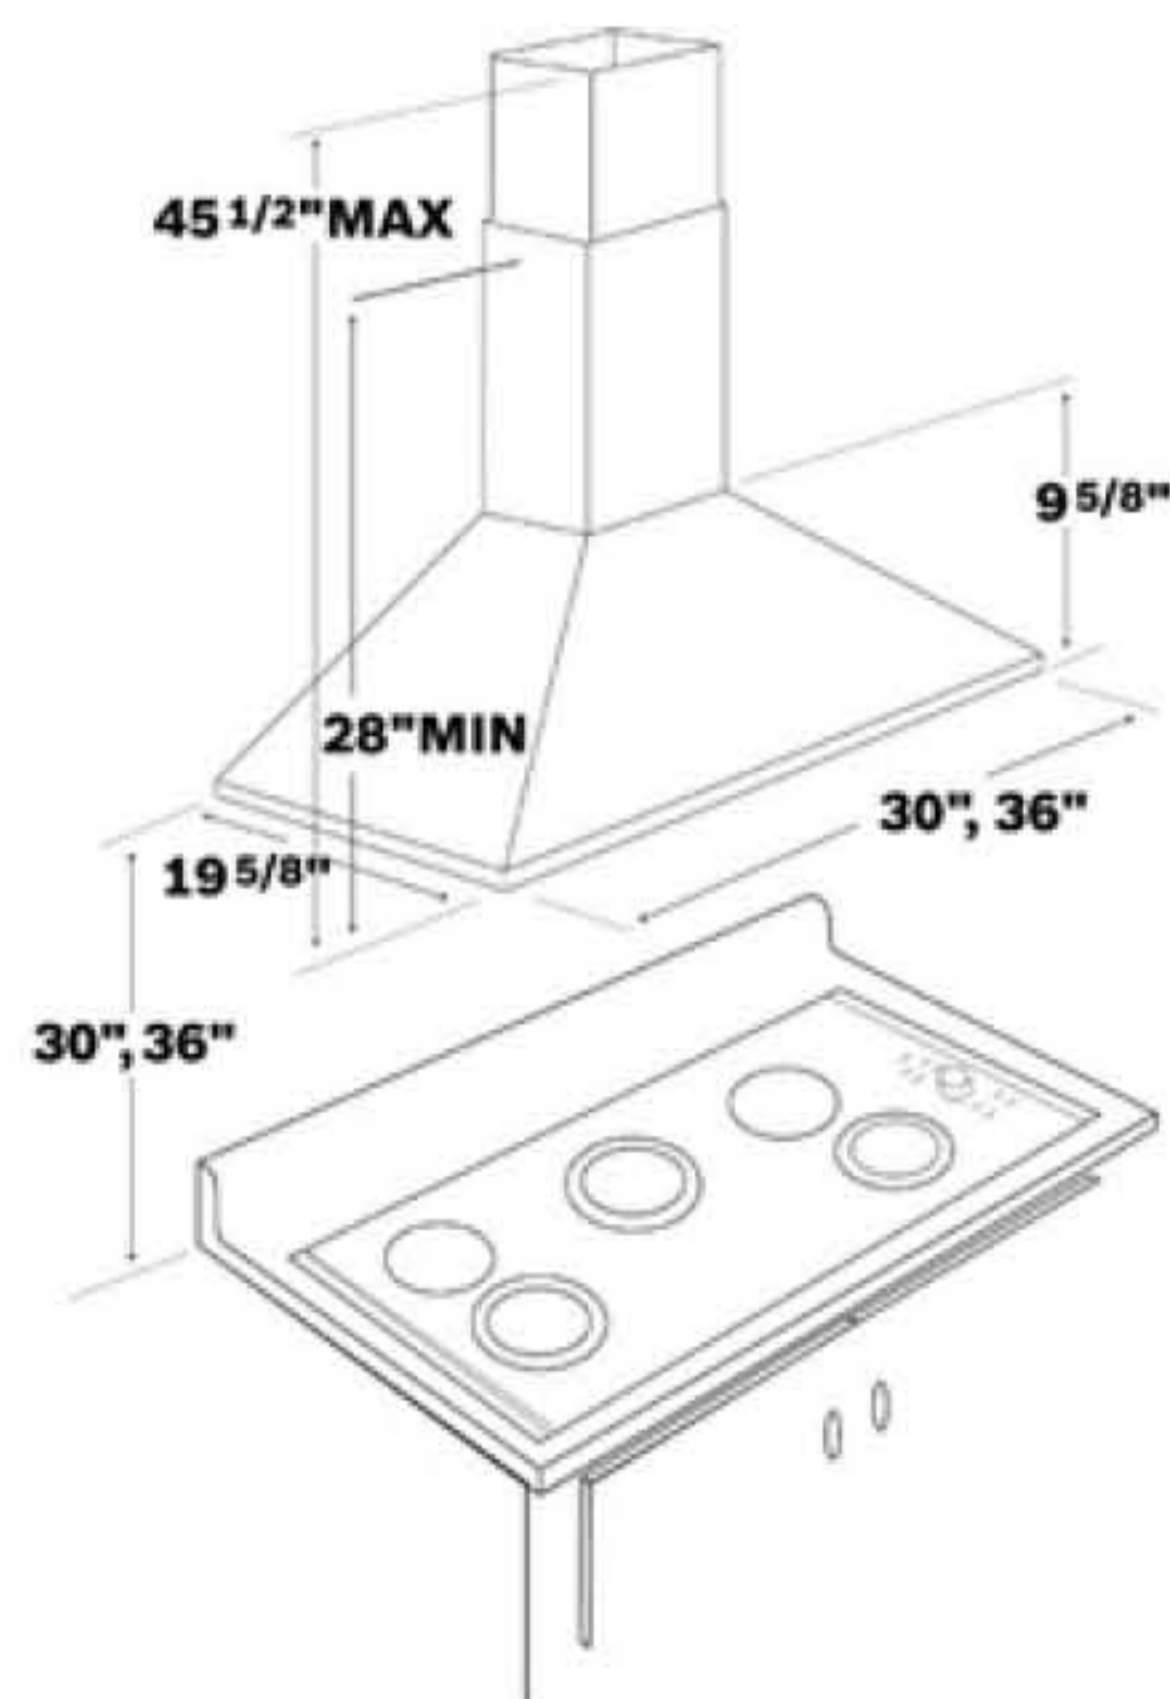

Bosch Product Dimensions

Wall Mount Canopy Hood: Pyramid-Style

30" Model: DKE9305AUC
36" Model: DKE9365AUC

BOSCH

Invented for life