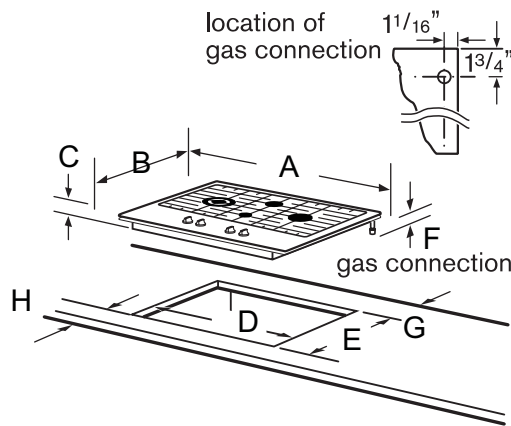

BOSCH

Invented for life

Phone # 1-800-448-2340
Fax # 1-714-845-2741

GAS COOKTOP

Gas Cooktop PGL985UC

Installation

PGL985UC 36"

A	36"
B	20 1/2"
C	2 1/2"
D	33 1/2"
E	19 1/4"
F	2 1/4"
G	2 13/16"
H	1 1/2"
Overall Width	36"