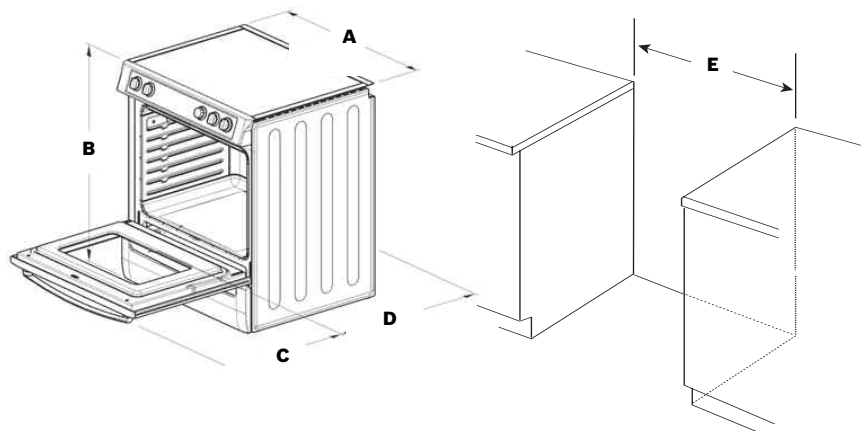

BOSCH

Invented for life

Phone # 1-800-448-2340
Fax # 1-714-845-2741

ELECTRIC RANGES

Slide-In Electric Ranges HEI7152U

Installation

HEI7152U 30"

A	31"
B	36"
C	21 5/8"
D	25 5/8"
E	30"
Overall Width	31"
Cut-Out	36"H x 29 15/16"W x 25 5/8"D