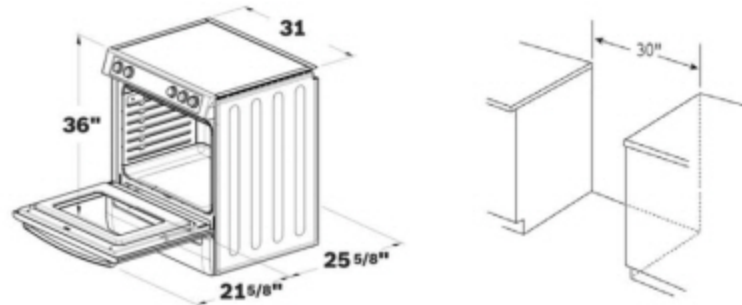

Bosch Product Dimensions

Bosch Freestanding Ranges

Electric Models: HES70, HES71, HES72
Gas Models: HGS70, HGS71, HGS72
Dual Fuel Models: HDS70, HDS71, HDS72

Product Dimensions	
Overall Width	29 15/16"
Overall Height	47 1/2"
Overall Depth	25 5/8"
Door Projection	21 5/8"
Height from floor to cooktop	36"

Bosch Slide-In Ranges

Electric Models: HEI70, HEI71, HEI72
Dual Fuel Models: HDI70, HDI71, HDI72

Product Dimensions	
Overall Width	31"
Overall Height	36"
Overall Depth	25 5/8"
Door Projection	21 5/8"