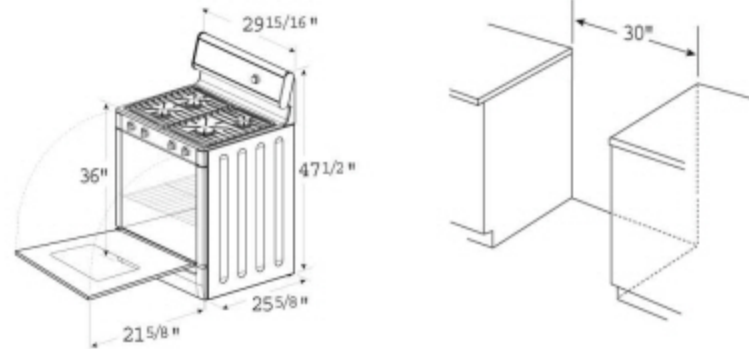

Bosch Product Dimensions

Bosch Freestanding Ranges

Electric Models: HES70, HES71, HES72
Gas Models: HGS70, HGS71, HGS72
Dual Fuel Models: HDS70, HDS71, HDS72

Product Dimensions	
Overall Width	29 15/16"
Overall Height	47 1/2"
Overall Depth	25 5/8"
Door Projection	21 5/8"
Height from floor to cooktop	36"

Bosch Slide-In Ranges

Electric Models: HEI70, HEI71, HEI72
Dual Fuel Models: HDI70, HDI71, HDI72

Product Dimensions	
Overall Width	31"
Overall Height	36"
Overall Depth	25 5/8"
Door Projection	21 5/8"