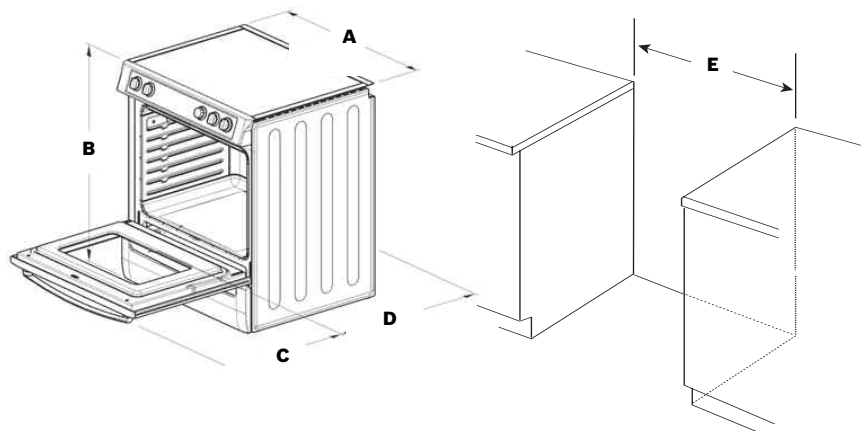

BOSCH

Invented for life

Phone # 1-800-448-2340
Fax # 1-714-845-2741

ELECTRIC RANGES

Slide-In Electric Ranges HEI7032U

Installation

HDS7032U 30"

A	31"
B	36"
C	21 5/8"
D	25 5/8"
E	30"
Overall Width	31"
Cut-Out	36"H x 29 15/16"W x 25 5/8"D