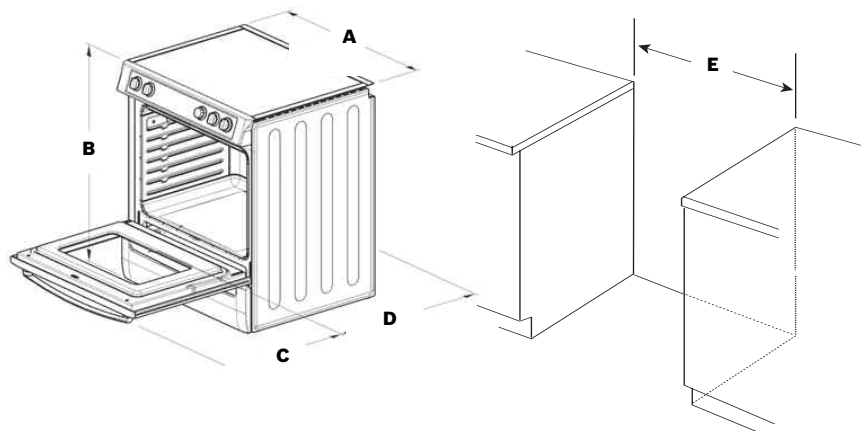

BOSCH

Invented for life

Phone # 1-800-448-2340
Fax # 1-714-845-2741

ELECTRIC RANGES

Slide-In Electric Ranges HEI7132U

Installation

HEI7132U 30"

A	31"
B	36"
C	21 5/8"
D	25 5/8"
E	30"
Overall Width	31"
Cut-Out	36"H x 29 15/16"W x 25 5/8"D